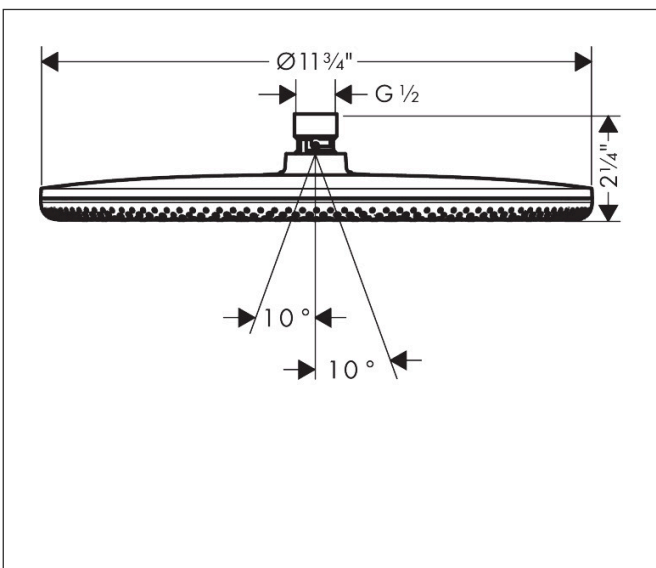

Brand hansgrohe  
 Art. Name **Raindance Alive S** Showerhead 300 1-Jet 2.5 GPM  
 Art. Nr. 24521141  
 Surface Brushed Bronze  
 Pos. 1

## Product Picture

## Drawing

## Features

- Showerhead size: 11 7/8"
- Spray type: Rain, or PowderRain
- Spray Type Switch: allows the spray type to be changed even after installation, Rain (preset), change to PowderRain can be selected upon installation or changed easily at any later stage
- Maximum flow rate : 2.5 GPM
- DropGuard reduces the dripping after stopping the shower to just a few seconds
- Design cover can be removed easily and without tools for cleaning
- Design cover surface: graphite
- Design cover conceals the nozzles
- Flat, minimalist design