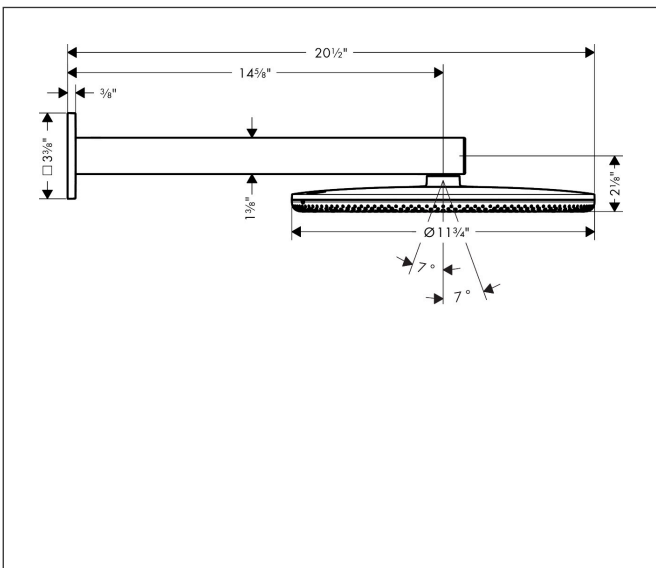

Brand hansgrohe
 Art. Name **Raindance Alive S** Showerhead 300 2-Jet 1.75 GPM with shower arm
 Art. Nr. 24542141
 Surface Brushed Bronze
 Pos. 1

Product Picture

Features

- Consists of: showerhead, showerarm
- Showerhead size: 11 7/8"
- Spray type: PowderRain, Rain
- Maximum flow rate : 1.75 GPM
- DropGuard reduces the dripping after stopping the shower to just a few seconds
- Design cover can be removed easily and without tools for cleaning
- Design cover surface: graphite
- Design cover conceals the nozzles
- Flat, minimalist design
- Mounting type: concealed
- Connection type: rough
- Not included: rough

Drawing

Technology

Spray Types