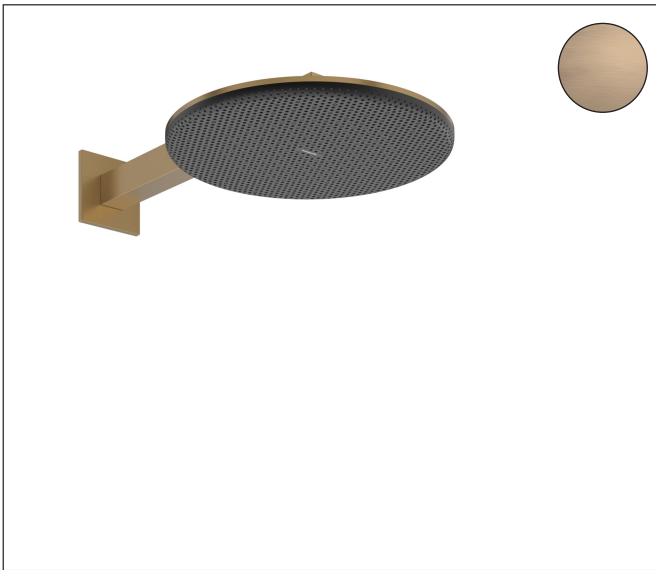

Brand hansgrohe
 Art. Name **Raindance Alive S** Showerhead 300 2-Jet 1.75 GPM with shower arm
 Art. Nr. 24542141
 Surface Brushed Bronze
 Pos. 1

Product Picture

Features

- Consists of: showerhead, showerarm
- Showerhead size: 11 7/8"
- Spray type: PowderRain, Rain
- Maximum flow rate : 1.75 GPM
- DropGuard reduces the dripping after stopping the shower to just a few seconds
- Design cover can be removed easily and without tools for cleaning
- Design cover surface: graphite
- Design cover conceals the nozzles
- Flat, minimalist design
- Mounting type: concealed
- Connection type: rough
- Not included: rough

Drawing

Technology

Spray Types