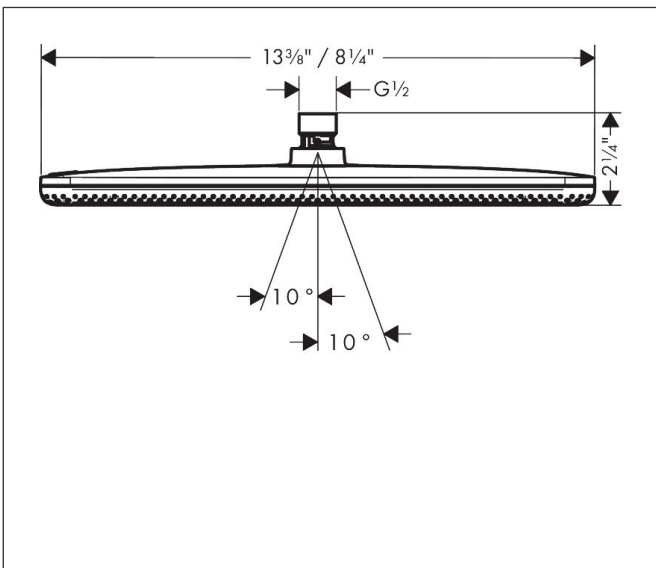

Brand hansgrohe  
 Art. Name **Raindance Alive Q** Showerhead 210/340 1-Jet, 2.5 GPM  
 Art. Nr. 24531141  
 Surface Brushed Bronze  
 Pos. 1

## Features

- Showerhead size: 8 1/2" x 13 1/2"
- Spray type: RainAir
- Maximum flow rate : 2.5 GPM
- DropGuard reduces the dripping after stopping the shower to just a few seconds
- Design cover can be removed easily and without tools for cleaning
- Design cover surface: graphite
- Design cover conceals the nozzles
- Flat, minimalist design