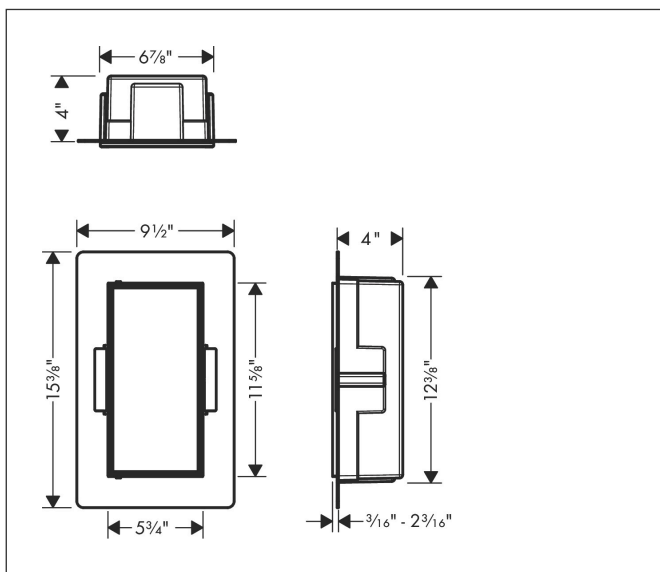

Brand hansgrohe
 Art. Name **XtraStoris Rock** Wall niche with tileable door 12"x 6"x 4"
 Art. Nr. 56082670
 Surface matte black
 Pos. 1

Product Picture

Features

- Consists of: wall niche with tileable door, sealing set
- Tileable Push-Open door
- Depth of the tileable door: 12 mm
- Installation depth: 100 mm
- Where to use: renovation, new construction
- Variable installation depth
- Easy to clean surface
- Suitable for use in wet areas
- easy adjustment to tile thickness
- Wall type: solid wall construction, drywall construction
- Material sealing set: Polystyrene (PS)
- Material wall niche: Stainless Steel 304 (1.4301)
- Dimensions wall niche: 300 x 150 x 100 mm (HxWxD)
- Required dimensions for sealing set: 313 x 175 x 100 mm (HxWxD)

Drawing

Technology