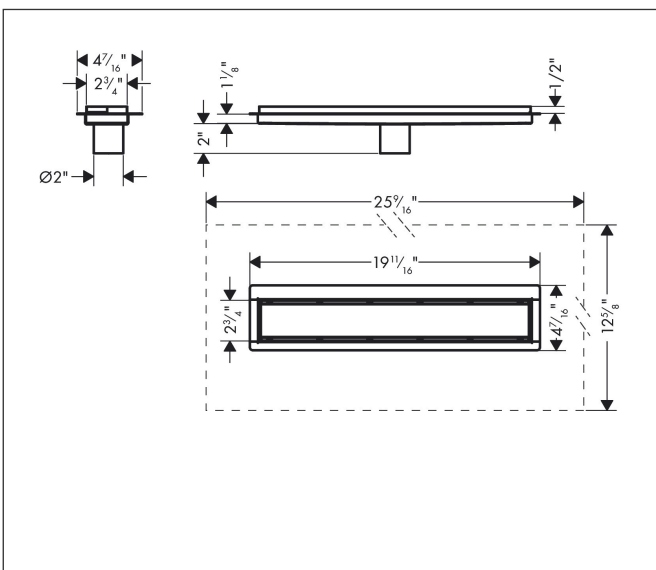

Drawing

Technology

Codes / Standards

- cUPC/IAPMO/12011/ cUPC mark