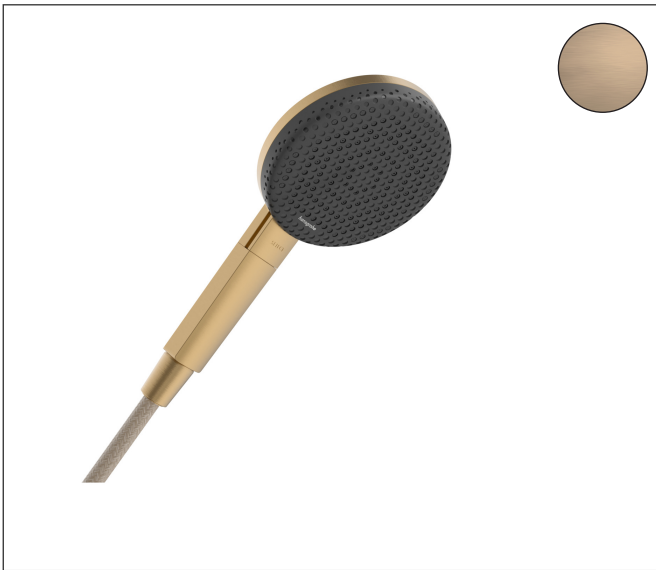

Brand hansgrohe
 Art. Name **Raindance Alive Select S** Handshower 125 3-Jet, 1.75 GPM
 Art. Nr. 24512141
 Surface Brushed Bronze
 Pos. 1

Product Picture

Drawing

Features

- Spray type: RainAir, PowderRain, Massage spray
- Convenient spray selection via Select button
- Maximum flow rate : 1.75 GPM
- Design cover conceals the nozzles
- Design cover can be removed easily and without tools for cleaning
- Design cover surface: graphite

Technology

Spray Types