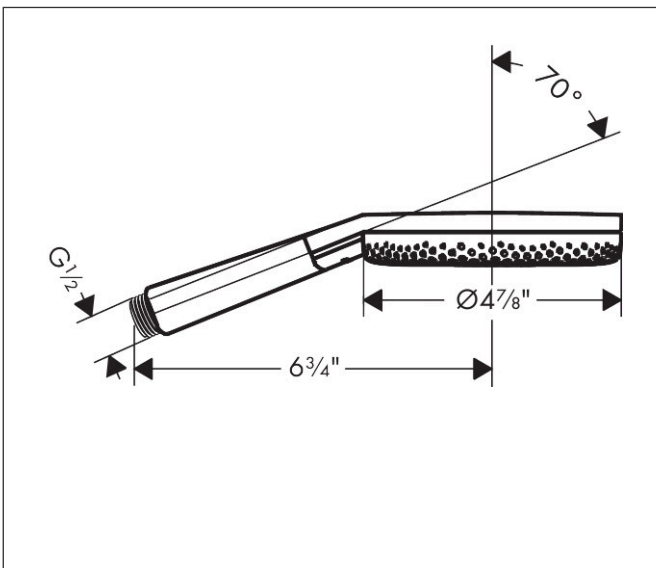

Brand hansgrohe
 Art. Name **Raindance Alive Select S** Handshower 125 3-Jet, 1.75 GPM
 Art. Nr. 24512141
 Surface Brushed Bronze
 Pos. 1

Product Picture

Drawing

Features

- Spray type: RainAir, PowderRain, Massage spray
- Convenient spray selection via Select button
- Maximum flow rate : 1.75 GPM
- Design cover conceals the nozzles
- Design cover can be removed easily and without tools for cleaning
- Design cover surface: graphite