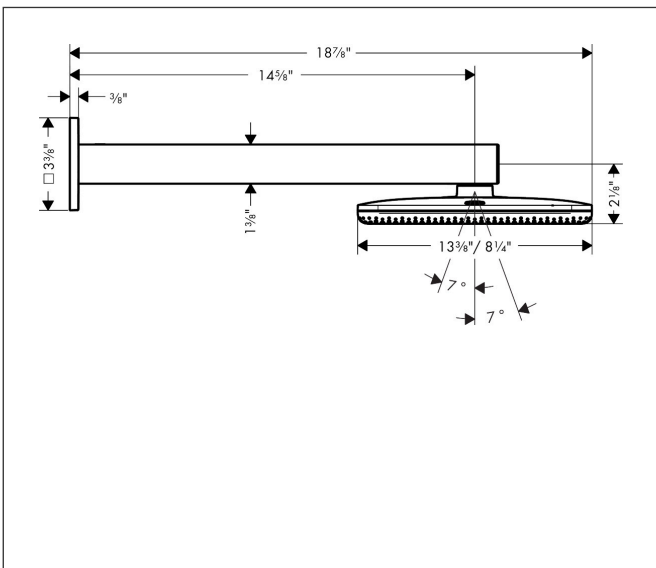

Brand hansgrohe
 Art. Name **Raindance Alive Q** Showerhead 210/340 2-Jet with Showerarm, 2.5 GPM
 Art. Nr. 24551001
 Surface Chrome
 Pos. 1

Product Picture

Features

- Consists of: showerhead, showerarm
- Showerhead size: 8 1/2" x 13 1/2"
- Spray type: PowderRain, Rain
- Maximum flow rate : 2.5 GPM
- DropGuard reduces the dripping after stopping the shower to just a few seconds
- Design cover can be removed easily and without tools for cleaning
- Design cover surface: graphite
- Design cover conceals the nozzles
- Flat, minimalist design
- Mounting type: concealed
- Connection type: rough
- Not included: rough

Drawing

Technology

Spray Types