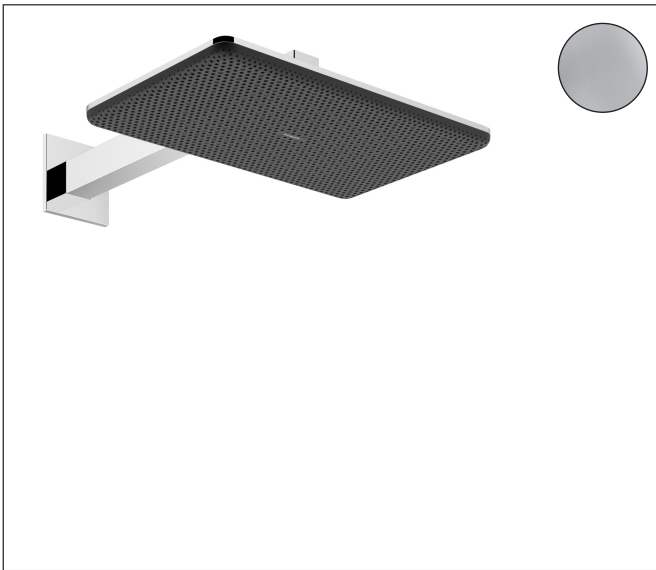

Brand hansgrohe
 Art. Name **Raindance Alive Q** Showerhead 210/340 2-Jet with Showerarm, 2.5 GPM
 Art. Nr. 24551001
 Surface Chrome
 Pos. 1

Product Picture

Features

- Consists of: showerhead, showerarm
- Showerhead size: 8 1/2" x 13 1/2"
- Spray type: PowderRain, Rain
- Maximum flow rate : 2.5 GPM
- DropGuard reduces the dripping after stopping the shower to just a few seconds
- Design cover can be removed easily and without tools for cleaning
- Design cover surface: graphite
- Design cover conceals the nozzles
- Flat, minimalist design
- Mounting type: concealed
- Connection type: rough
- Not included: rough

Drawing

Technology

Spray Types