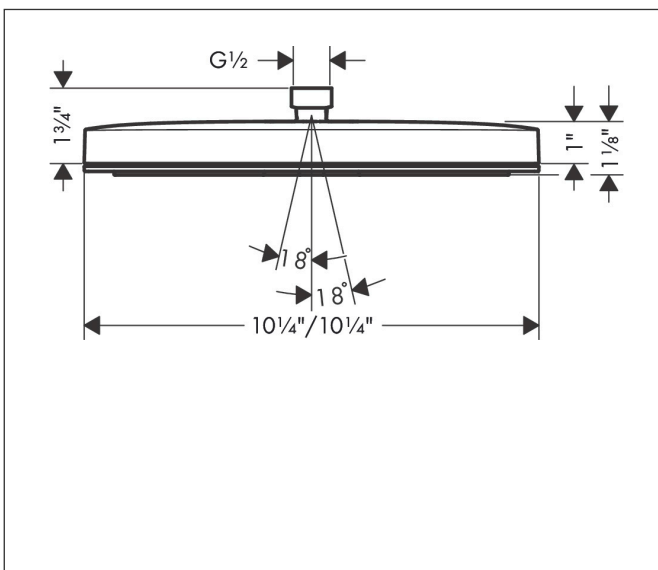

Brand hansgrohe
 Art. Name **Pulsify E** Showerhead 260 1-Jet, 1.75 GPM
 Art. Nr. 24332001
 Surface chrome
 Pos. 1

Product Picture

Drawing

Features

- Shower head size: 260 x 260 mm
- Spray modes: PowderRain
- Fast Drain empties the overhead shower from an angle of 10°
- Spray face finish: graphite
- Flow: 1.75 GPM (6.6 L/Min)