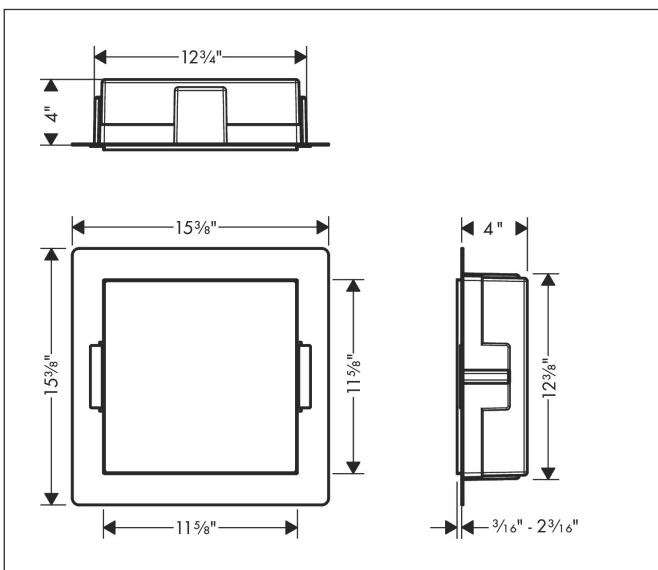

Brand hansgrohe
 Art. Name **XtraStoris Minimalistic** Wall niche frameless 12"x 12"x 4"
 Art. Nr. 56073670
 Surface matte black
 Pos. 1

Product Picture

Features

- Consists of: wall niche frameless, sealing set
- Installation depth: 100 mm
- Where to use: new construction, renovation
- Variable installation depth
- Easy to clean surface
- Installable flush with the wall or as a design element sticking out (up to 55 mm)
- frameless design
- suitable for use in wet areas
- easy adjustment to tile thickness
- Wall type: drywall construction, solid wall construction
- Material sealing set: Polystyrene (PS)
- Material wall niche: Stainless Steel 304 (1.4301)
- Dimensions wall niche: 300 x 300 x 100 mm (HxWxD)
- Required dimensions for sealing set: 313 x 325 x 100 mm (HxWxD)

Drawing

Technology