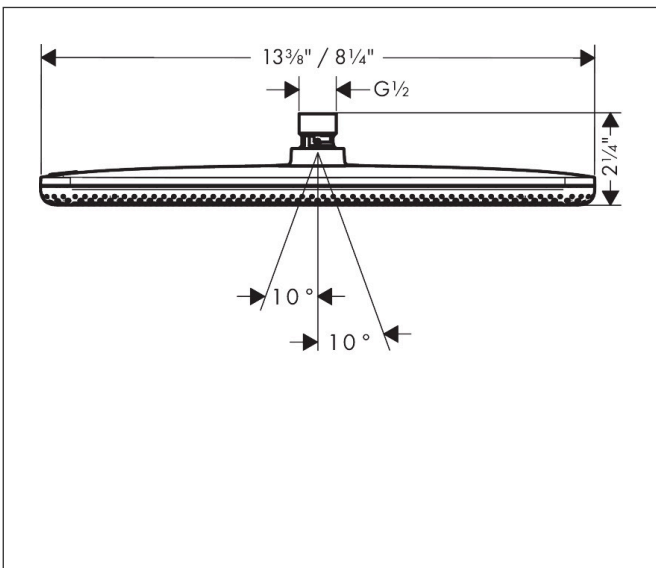

Brand hansgrohe
 Art. Name **Raindance Alive Q** Showerhead 210/340 1-Jet, 2.5 GPM
 Art. Nr. 24531671
 Surface Matte Black
 Pos. 1

Product Picture

Features

- Showerhead size: 8 1/2" x 13 1/2"
- Spray type: RainAir
- Maximum flow rate : 2.5 GPM
- DropGuard reduces the dripping after stopping the shower to just a few seconds
- Design cover can be removed easily and without tools for cleaning
- Design cover surface: graphite
- Design cover conceals the nozzles
- Flat, minimalist design

Drawing

Technology

Spray Types