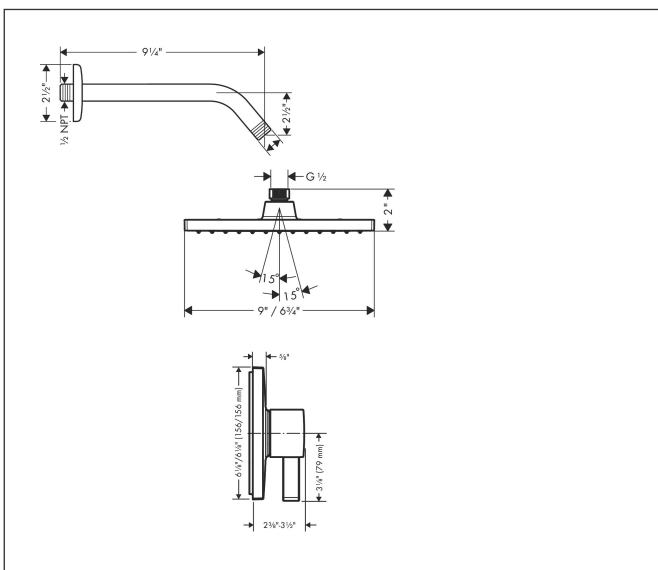

Drawing

Technology

Spray Types