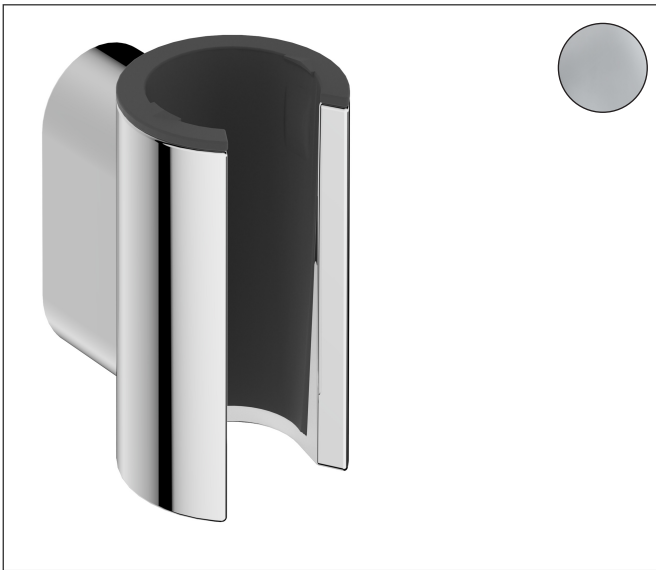

Brand hansgrohe
Art. Name Handshower Holder
Art. Nr. 28885001
Surface Chrome
Pos. 1

Product Picture

Features

- Dimensions: 2" x 1 1/4" x 1 5/8" (HxWxD)
- Drill hole diameter: 1/4"
- 2 mounting points
- Wall-mounted

Drawing