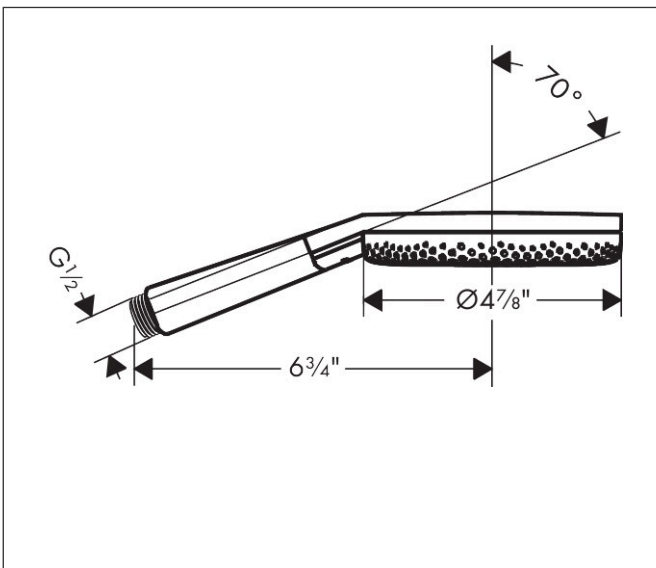

Brand hansgrohe
 Art. Name **Raindance Alive Select S** Handshower 125 3-Jet 2.5 GPM
 Art. Nr. 24511671
 Surface Matte Black
 Pos. 1

Product Picture

Features

- Spray type: RainAir, PowderRain, Massage spray
- Convenient spray selection via Select button
- Maximum flow rate : 2.5 GPM
- Design cover conceals the nozzles
- Design cover can be removed easily and without tools for cleaning
- Design cover surface: graphite

Drawing

Technology

Spray Types