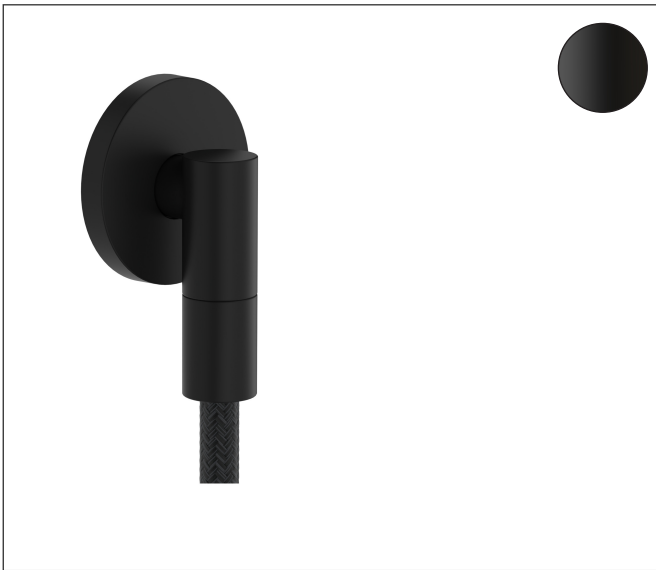

Brand hansgrohe
 Art. Name Wall Outlet S with Check Valves, Round
 Art. Nr. 28882671
 Surface Matte Black
 Pos. 1

Product Picture

Features

- Metal connection angle
- Material escutcheon: metal
- NPT 1/2
- Slim, minimalist design