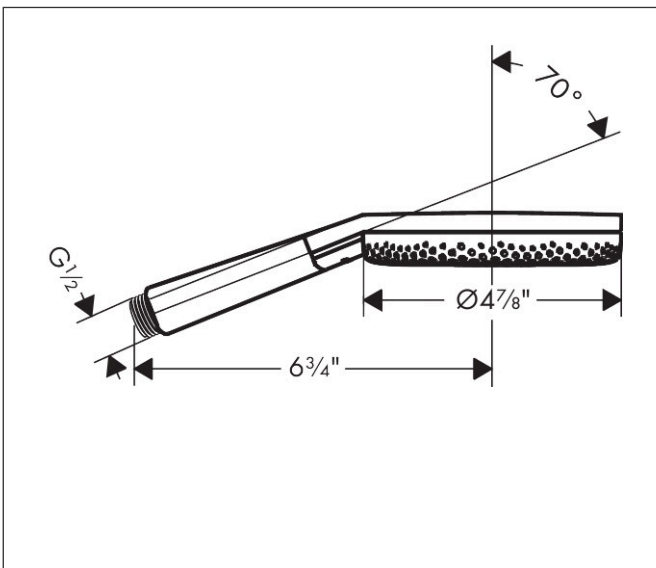

Brand hansgrohe
 Art. Name **Raindance Alive Select S** Handshower 125 3-Jet, 1.75 GPM
 Art. Nr. 24512821
 Surface Brushed Nickel
 Pos. 1

Product Picture

Features

- Spray type: RainAir, PowderRain, Massage spray
- Convenient spray selection via Select button
- Maximum flow rate : 1.75 GPM
- Design cover conceals the nozzles
- Design cover can be removed easily and without tools for cleaning
- Design cover surface: graphite

Drawing

Technology

Spray Types