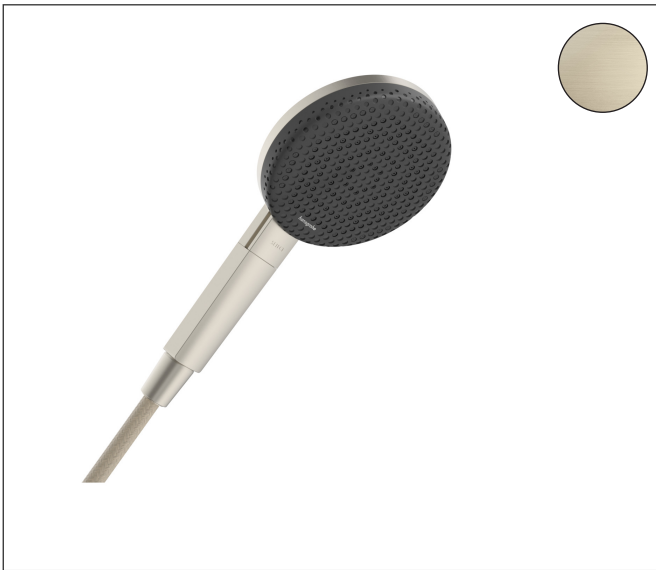

Brand hansgrohe
 Art. Name **Raindance Alive Select S** Handshower 125 3-Jet, 1.75 GPM
 Art. Nr. 24512821
 Surface Brushed Nickel
 Pos. 1

Product Picture

Features

- Spray type: RainAir, PowderRain, Massage spray
- Convenient spray selection via Select button
- Maximum flow rate : 1.75 GPM
- Design cover conceals the nozzles
- Design cover can be removed easily and without tools for cleaning
- Design cover surface: graphite

Drawing

Technology

Spray Types