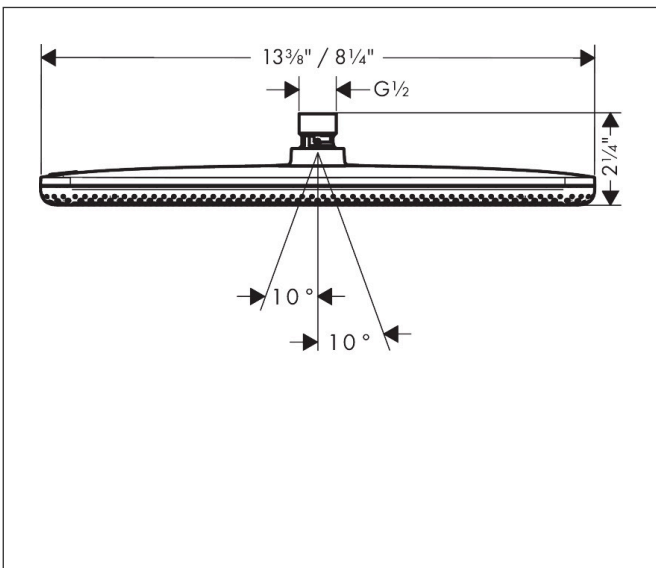

Brand hansgrohe
 Art. Name **Raindance Alive Q** Showerhead 210/340 1-Jet, 2.5 GPM
 Art. Nr. 24531001
 Surface Chrome
 Pos. 1

Product Picture

Features

- Showerhead size: 8 1/2" x 13 1/2"
- Spray type: RainAir
- Maximum flow rate : 2.5 GPM
- DropGuard reduces the dripping after stopping the shower to just a few seconds
- Design cover can be removed easily and without tools for cleaning
- Design cover surface: graphite
- Design cover conceals the nozzles
- Flat, minimalist design

Drawing

Technology

Spray Types