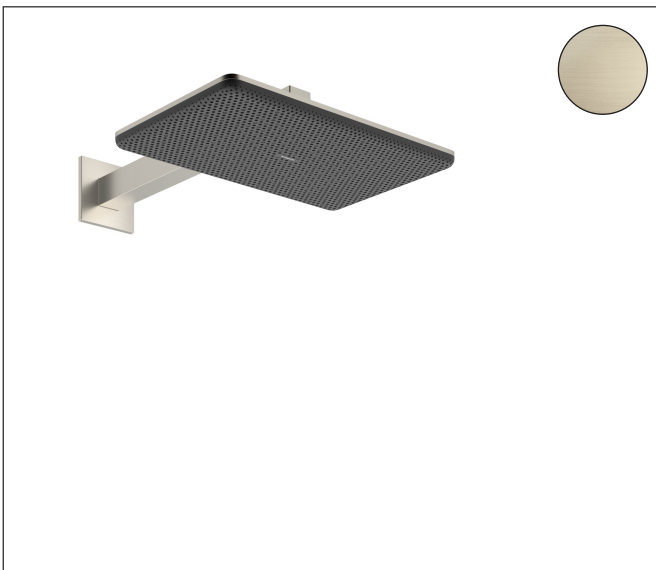

Brand hansgrohe
 Art. Name **Raindance Alive Q** Showerhead 210/340 2-Jet with Showerarm, 2.5 GPM
 Art. Nr. 24551821
 Surface Brushed Nickel
 Pos. 1

Product Picture

Features

- Consists of: showerhead, showerarm
- Showerhead size: 8 1/2" x 13 1/2"
- Spray type: PowderRain, Rain
- Maximum flow rate : 2.5 GPM
- DropGuard reduces the dripping after stopping the shower to just a few seconds
- Design cover can be removed easily and without tools for cleaning
- Design cover surface: graphite
- Design cover conceals the nozzles
- Flat, minimalist design
- Mounting type: concealed
- Connection type: rough
- Not included: rough

Drawing

Technology

Spray Types