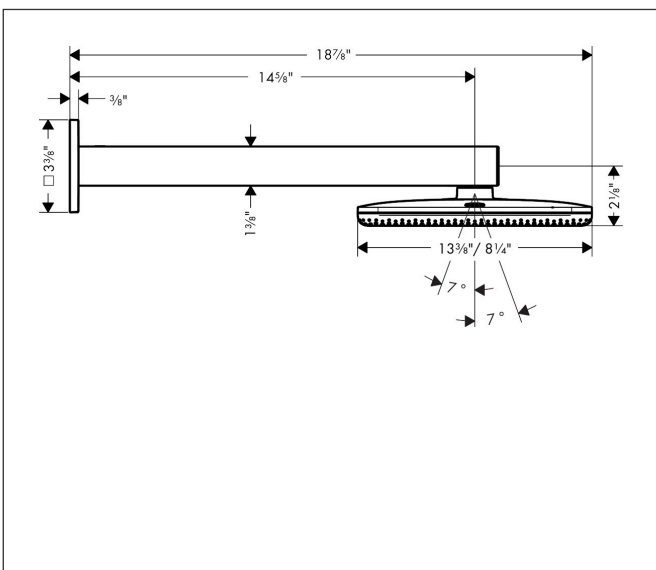

Brand hansgrohe
 Art. Name **Raindance Alive Q** Showerhead 210/340 2-Jet with Showerarm, 2.5 GPM
 Art. Nr. 24551821
 Surface Brushed Nickel
 Pos. 1

Product Picture

Features

- Consists of: showerhead, showerarm
- Showerhead size: 8 1/2" x 13 1/2"
- Spray type: PowderRain, Rain
- Maximum flow rate : 2.5 GPM
- DropGuard reduces the dripping after stopping the shower to just a few seconds
- Design cover can be removed easily and without tools for cleaning
- Design cover surface: graphite
- Design cover conceals the nozzles
- Flat, minimalist design
- Mounting type: concealed
- Connection type: rough
- Not included: rough

Drawing

Technology

Spray Types