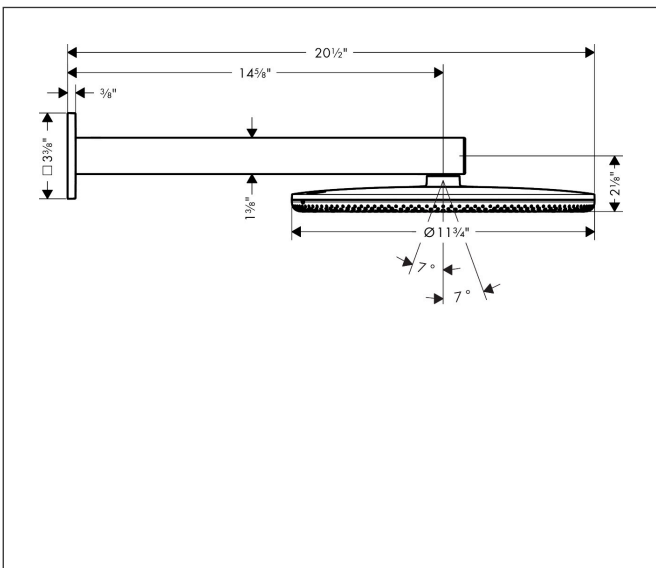

Brand hansgrohe
 Art. Name **Raindance Alive S** Showerhead 300 2-Jet with Showerarm, 2.5 GPM
 Art. Nr. 24541141
 Surface Brushed Bronze
 Pos. 1

Product Picture

Features

- Consists of: showerhead, showerarm
- Showerhead size: 11 7/8"
- Spray type: RainAir, PowderRain
- Maximum flow rate : 2.5 GPM
- DropGuard reduces the dripping after stopping the shower to just a few seconds
- Design cover can be removed easily and without tools for cleaning
- Design cover surface: graphite
- Design cover conceals the nozzles
- Flat, minimalist design
- Mounting type: concealed
- Connection type: rough
- Not included: rough

Drawing

Technology

Spray Types