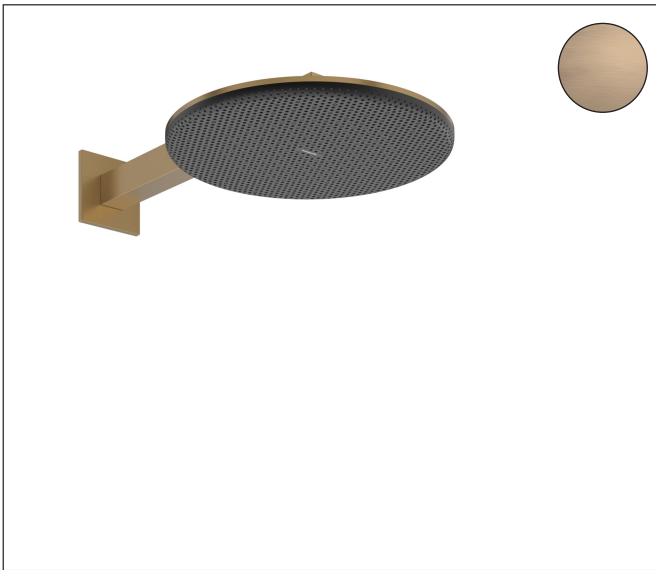

Brand hansgrohe
 Art. Name **Raindance Alive S** Showerhead 300 2-Jet with Showerarm, 2.5 GPM
 Art. Nr. 24541141
 Surface Brushed Bronze
 Pos. 1

Product Picture

Features

- Consists of: showerhead, showerarm
- Showerhead size: 11 7/8"
- Spray type: RainAir, PowderRain
- Maximum flow rate : 2.5 GPM
- DropGuard reduces the dripping after stopping the shower to just a few seconds
- Design cover can be removed easily and without tools for cleaning
- Design cover surface: graphite
- Design cover conceals the nozzles
- Flat, minimalist design
- Mounting type: concealed
- Connection type: rough
- Not included: rough

Drawing

Technology

Spray Types