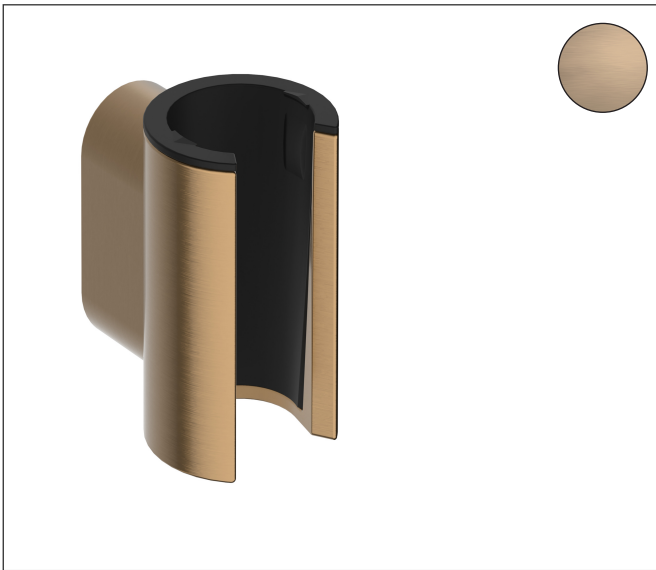

Brand hansgrohe  
Art. Name Handshower Holder  
Art. Nr. 28885141  
Surface Brushed Bronze  
Pos. 1

## Product Picture

## Features

- Dimensions: 2" x 1 1/4" x 1 5/8" (HxWxD)
- Drill hole diameter: 1/4"
- 2 mounting points
- Wall-mounted