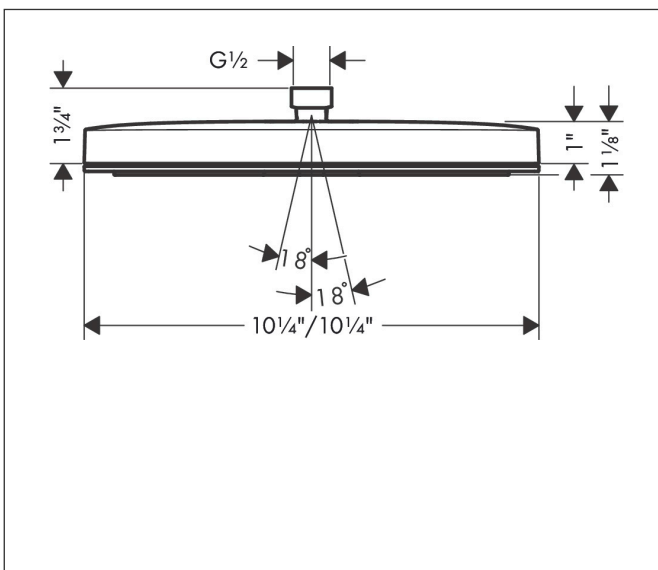

Brand hansgrohe
 Art. Name **Pulsify E** Showerhead 260 1-Jet, 2.5 GPM
 Art. Nr. 24331001
 Surface chrome
 Pos. 1

Product Picture

Drawing

Features

- Shower head size: 260 x 260 mm
- Spray modes: PowderRain
- Fast Drain empties the overhead shower from an angle of 10°
- Spray face finish: graphite
- Flow: 2.5 GPM (9.5 L/Min)