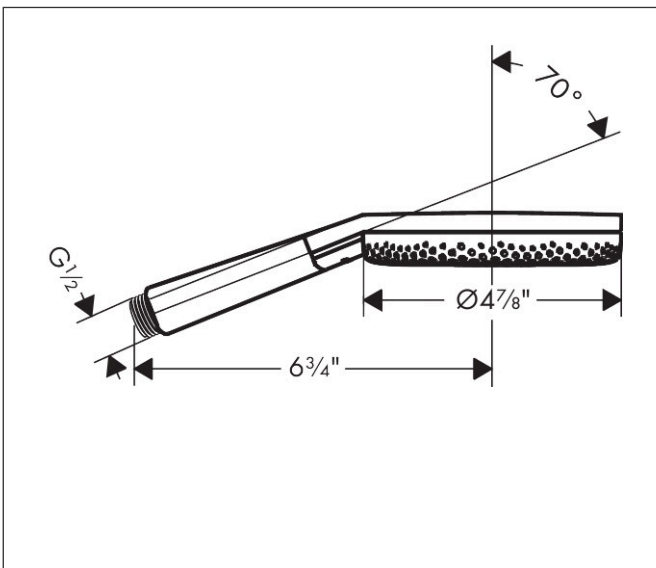

Drawing

Technology

Spray Types