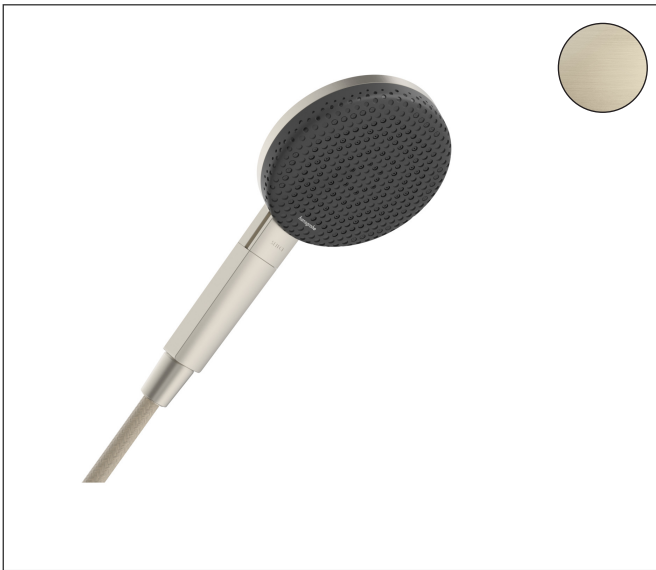

Brand hansgrohe
 Art. Name **Raindance Alive Select S** Handshower 125 3-Jet 2.5 GPM
 Art. Nr. 24511821
 Surface Brushed Nickel
 Pos. 1

Product Picture

Features

- Spray type: RainAir, PowderRain, Massage spray
- Convenient spray selection via Select button
- Maximum flow rate : 2.5 GPM
- Design cover conceals the nozzles
- Design cover can be removed easily and without tools for cleaning
- Design cover surface: graphite

Drawing

Technology

Spray Types