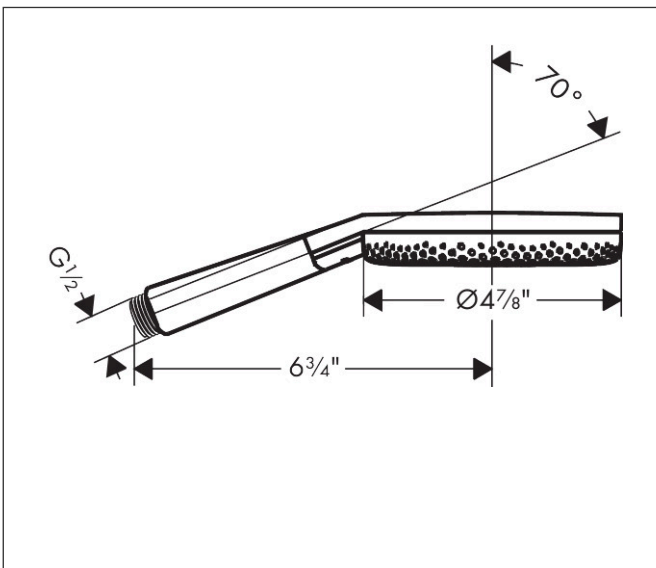

Brand hansgrohe
 Art. Name **Raindance Alive Select S** Handshower 125 3-Jet 2.5 GPM
 Art. Nr. 24511821
 Surface Brushed Nickel
 Pos. 1

Product Picture

Features

- Spray type: RainAir, PowderRain, Massage spray
- Convenient spray selection via Select button
- Maximum flow rate : 2.5 GPM
- Design cover conceals the nozzles
- Design cover can be removed easily and without tools for cleaning
- Design cover surface: graphite

Drawing

Technology

Spray Types