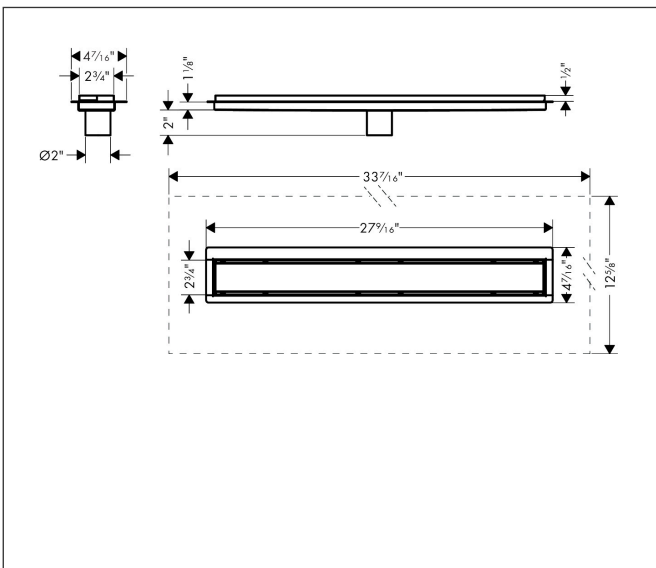

Drawing

Technology

Codes / Standards

- cUPC/IAPMO/12011/ cUPC mark