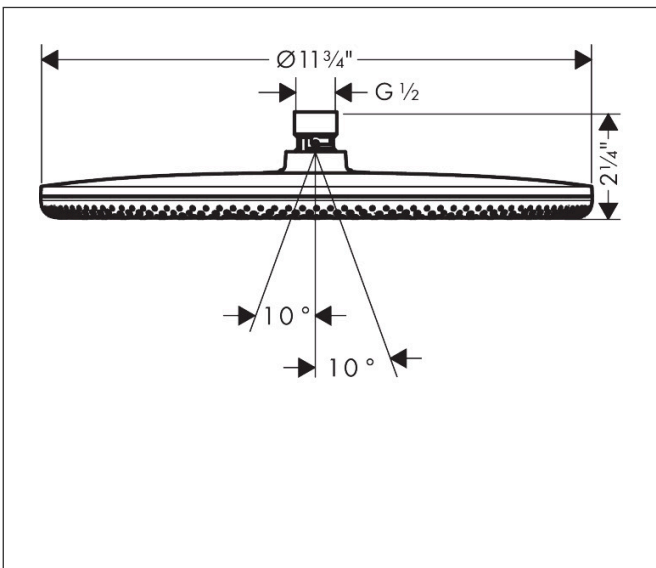

Brand hansgrohe
 Art. Name **Raindance Alive S** Showerhead 300 1-Jet, 1.75 GPM
 Art. Nr. 24522141
 Surface Brushed Bronze
 Pos. 1

Product Picture

Drawing

Features

- Showerhead size: 11 7/8"
- Spray type: Rain, or PowderRain
- Spray Type Switch: allows the spray type to be changed even after installation, Rain (preset), change to PowderRain can be selected upon installation or changed easily at any later stage
- Maximum flow rate : 1.75 GPM
- DropGuard reduces the dripping after stopping the shower to just a few seconds
- Design cover can be removed easily and without tools for cleaning
- Design cover surface: graphite
- Design cover conceals the nozzles
- Flat, minimalist design