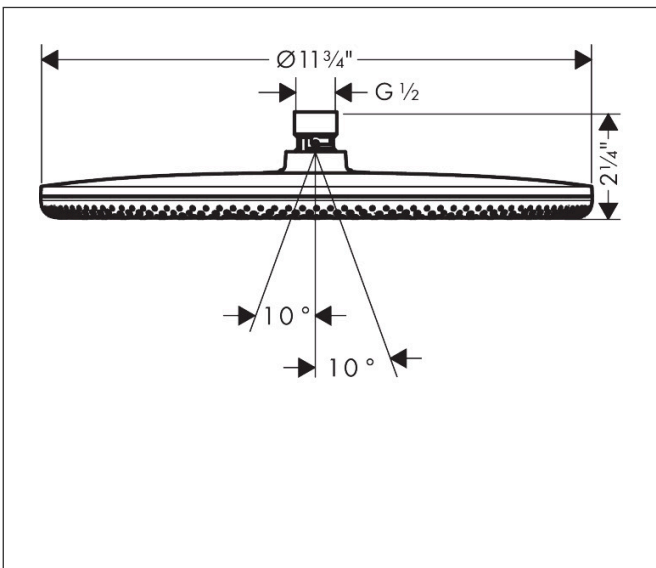

Brand hansgrohe
 Art. Name **Raindance Alive S** Showerhead 300 1-Jet 2.5 GPM
 Art. Nr. 24521821
 Surface Brushed Nickel
 Pos. 1

Product Picture

Drawing

Features

- Showerhead size: 11 7/8"
- Spray type: Rain, or PowderRain
- Spray Type Switch: allows the spray type to be changed even after installation, Rain (preset), change to PowderRain can be selected upon installation or changed easily at any later stage
- Maximum flow rate : 2.5 GPM
- DropGuard reduces the dripping after stopping the shower to just a few seconds
- Design cover can be removed easily and without tools for cleaning
- Design cover surface: graphite
- Design cover conceals the nozzles
- Flat, minimalist design