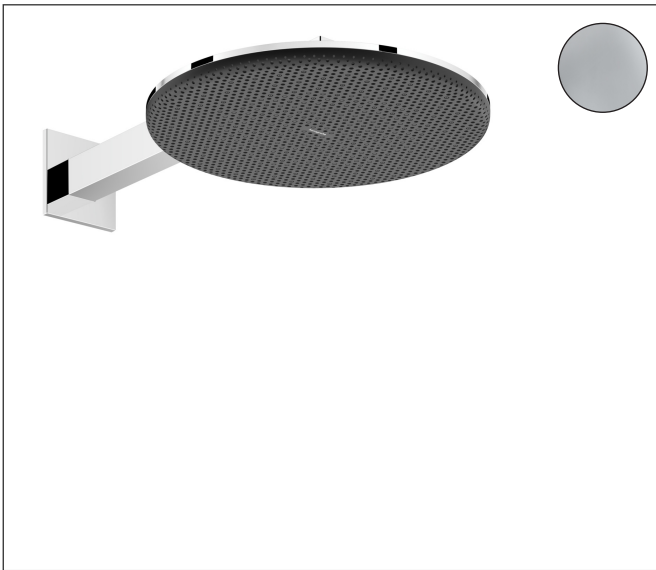

Brand hansgrohe
 Art. Name **Raindance Alive S** Showerhead 300 2-Jet 1.75 GPM with shower arm
 Art. Nr. 24542001
 Surface Chrome
 Pos. 1

Product Picture

Features

- Consists of: showerhead, showerarm
- Showerhead size: 11 7/8"
- Spray type: PowderRain, Rain
- Maximum flow rate : 1.75 GPM
- DropGuard reduces the dripping after stopping the shower to just a few seconds
- Design cover can be removed easily and without tools for cleaning
- Design cover surface: graphite
- Design cover conceals the nozzles
- Flat, minimalist design
- Mounting type: concealed
- Connection type: rough
- Not included: rough

Drawing

Technology

Spray Types