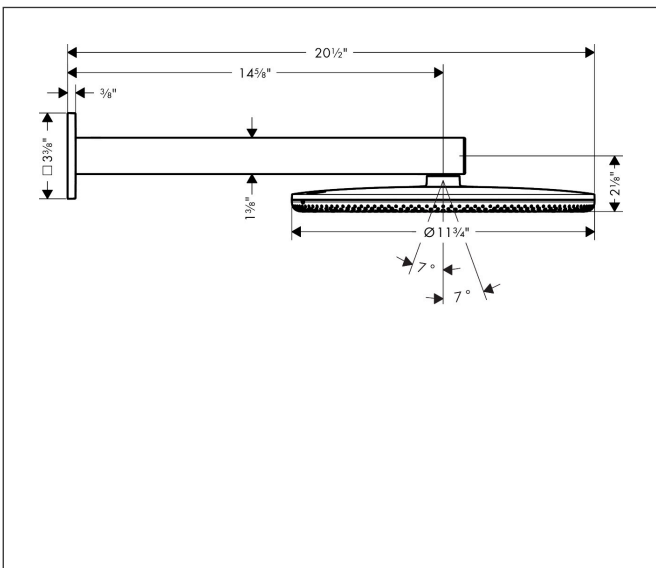

Brand hansgrohe
 Art. Name **Raindance Alive S** Showerhead 300 2-Jet 1.75 GPM with shower arm
 Art. Nr. 24542001
 Surface Chrome
 Pos. 1

Product Picture

Features

- Consists of: showerhead, showerarm
- Showerhead size: 11 7/8"
- Spray type: PowderRain, Rain
- Maximum flow rate : 1.75 GPM
- DropGuard reduces the dripping after stopping the shower to just a few seconds
- Design cover can be removed easily and without tools for cleaning
- Design cover surface: graphite
- Design cover conceals the nozzles
- Flat, minimalist design
- Mounting type: concealed
- Connection type: rough
- Not included: rough

Drawing

Technology

Spray Types