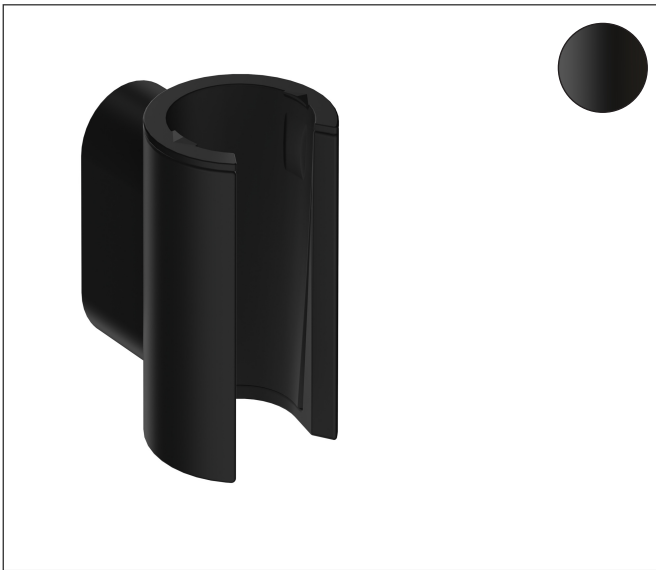

Brand hansgrohe
Art. Name Handshower Holder
Art. Nr. 28885671
Surface Matte Black
Pos. 1

Product Picture

Features

- Dimensions: 2" x 1 1/4" x 1 5/8" (HxWxD)
- Drill hole diameter: 1/4"
- 2 mounting points
- Wall-mounted