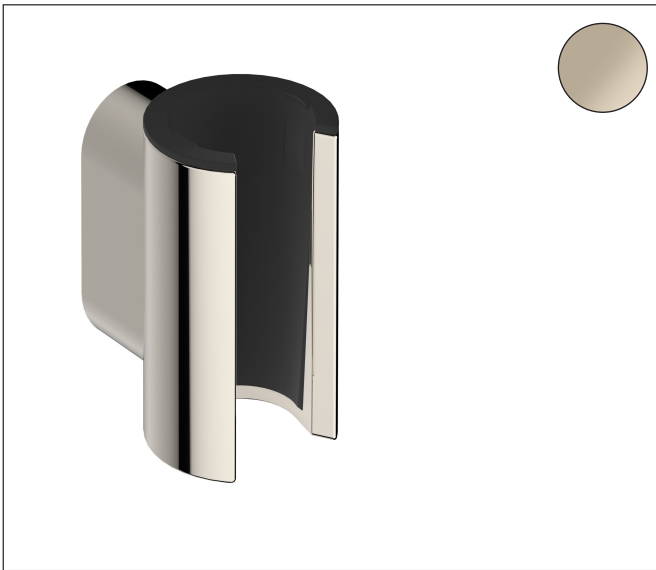

Brand hansgrohe  
Art. Name Handshower Holder  
Art. Nr. 28885831  
Surface Polished Nickel  
Pos. 1

## Product Picture

## Features

- Dimensions: 2" x 1 1/4" x 1 5/8" (HxWxD)
- Drill hole diameter: 1/4"
- 2 mounting points
- Wall-mounted