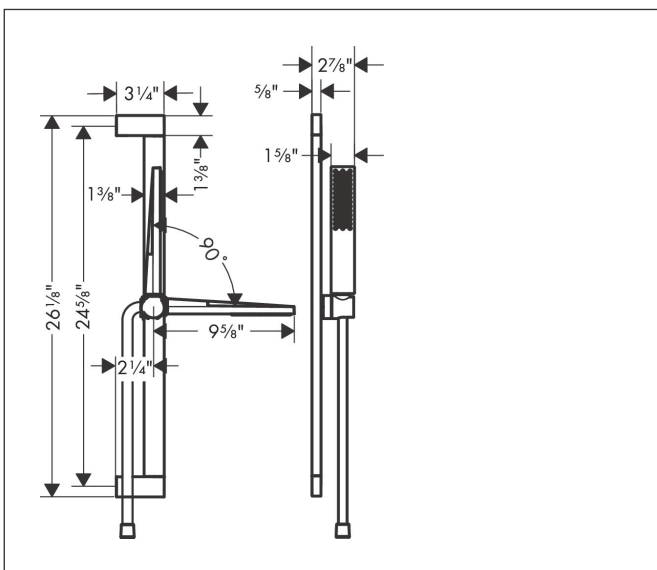

Brand	hansgrohe
Art. Name	Pulsify E Wallbar Set 100 1-Jet 24", 1.75 GPM
Art. Nr.	24371001
Surface	chrome
Pos.	1

Product Picture

Features

- Consists of: Baton handshower, Wallbar, Handshower hose, Slider
- Spray modes: PowderRain
- Flow: 1.75 GPM (6.6 L/Min)
- Pivot connector prevents hose from tangling
- Wall mounted: Fastens with screws
- Wallbar type: swivelling shower bar
- Stand pipe: 26 Inch
- Profile stand pipe: cubic

Drawing

Technology

Spray Types