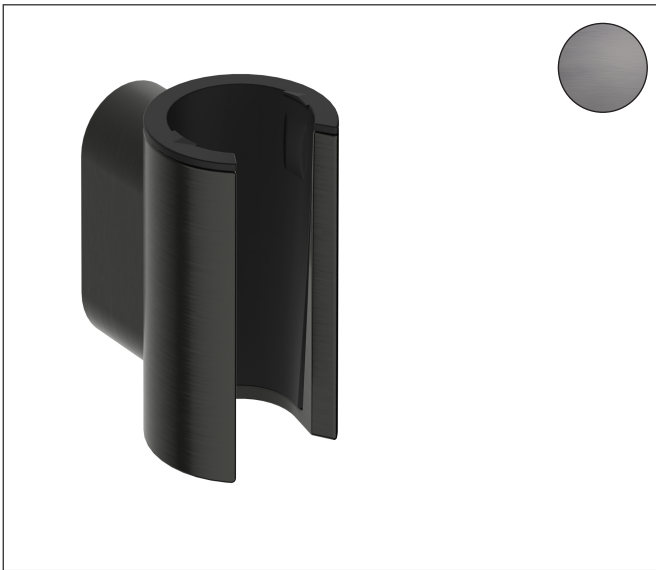

Brand hansgrohe  
Art. Name Handshower Holder  
Art. Nr. 28885341  
Surface Brushed Black Chrome  
Pos. 1

## Product Picture

## Features

- Dimensions: 2" x 1 1/4" x 1 5/8" (HxWxD)
- Drill hole diameter: 1/4"
- 2 mounting points
- Wall-mounted