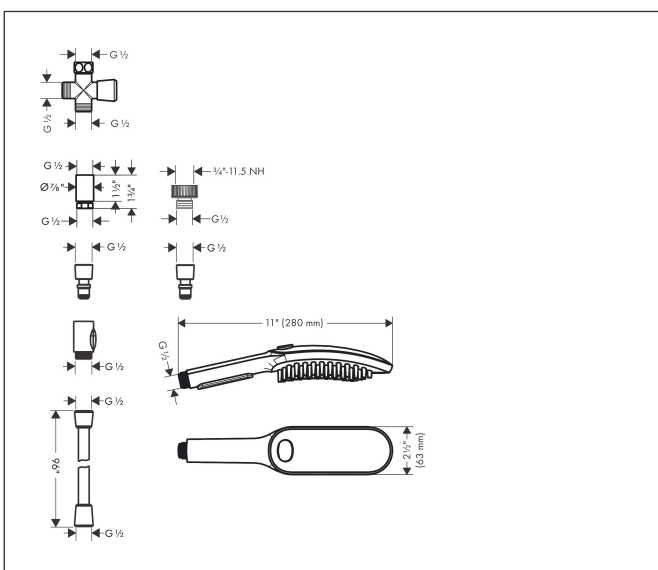

Brand	hansgrohe
Art. Name	DogShower Bundle 150, 3-Jet Select
Art. Nr.	04974700
Surface	white
Pos.	1

Product Picture

Features

- Consists of: Handshower, Handshower hose, quick connector, 3-way diverter, Garden adapter
- shower head size: 5 7/8 inches
- Material: Plastic
- Spray modes: fur spray, leg spray, paw spray
- spray type alternation: Select button for comfortable alternation of spray modes
- elongated, brush-like nozzles (1,5 cm) for thorough cleaning with massage effect
- ergonomic design
- Water Boost: boost function to increase waterflow when needed
- Integrated double backflow prevention
- connection thread: 1/2" NPT
- connection dimension: DN15
- suitable for continuous flow water heaters
- rinseable screen seal

Drawing

Technology

Spray Types