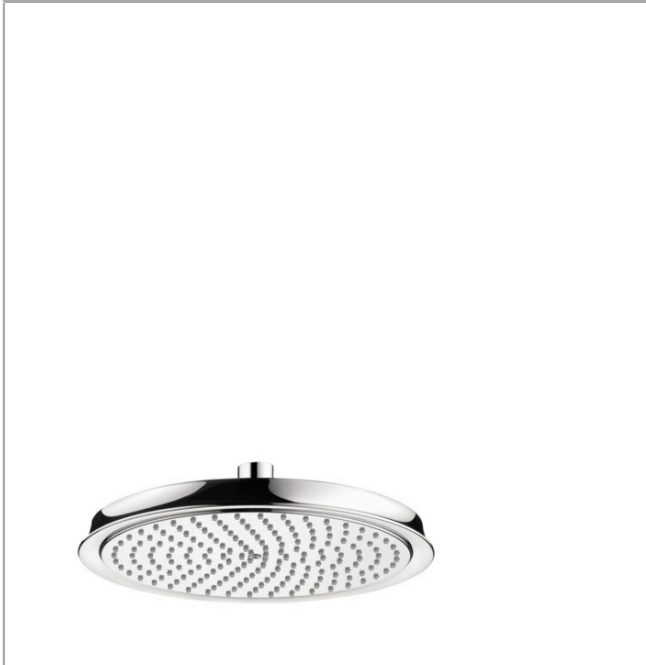

Raindance Classic
Showerhead 240 1-Jet PowderRain, 2.5 GPM
Finishes : **chrome** Part no. : **26921001**

Description

Features

- shower head size: 240 mm
- Spray modes: PowderRain
- 180 no-clog spray channels
- Fully-finished matching spray face
- Flow: 2.5 GPM (9.5 L/Min)
- Spray face removable for cleaning

Item details

List Price $ 812.00

Technology

Product image