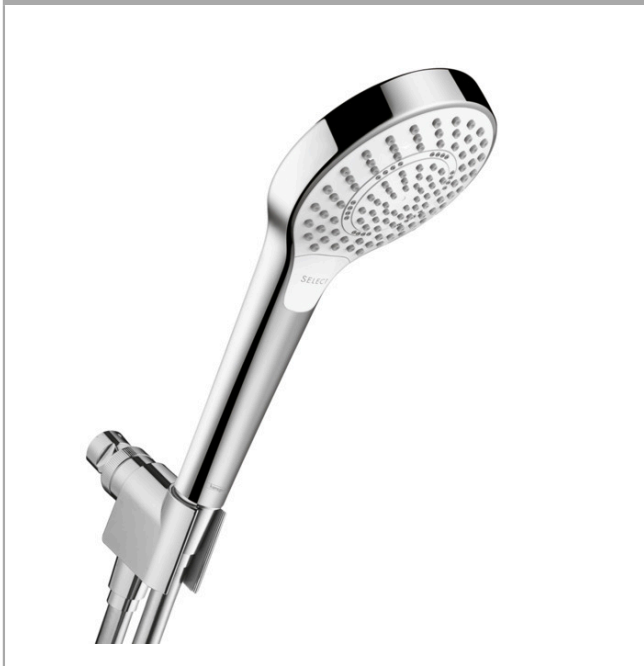

Croma Select S
Handshower Set 3-Jet, 1.75 GPM
 Finishes : **chrome** Part no. : **04936000**

Description

Features

- Consists of: Handshower, Handshower hose, Handshower holder
- Spray modes: SoftRain, IntenseRain, Pulsating Massage
- Select button for comfortable alternation of spray modes
- Flow: 1.75 GPM (6.6 L/Min)
- integrated support function
- wall supports of plastic
- rinseable screen seal

Item details

List Price \$ 171.00

Technology

Product image

Scale drawing