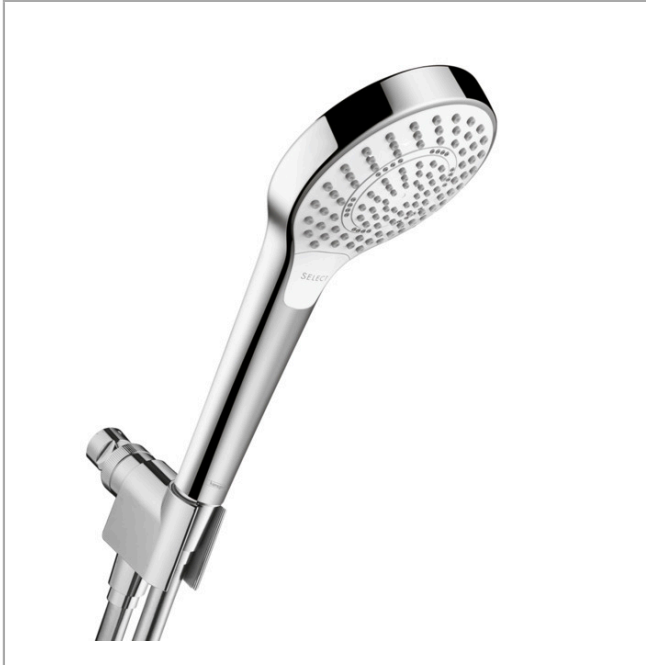

Croma Select S
Handshower Set 3-Jet, 2.5 GPM
Finishes : **chrome** Part no. : **04935000**

Description

Features

- Consists of: Handshower, Handshower hose, Handshower holder
- Spray modes: SoftRain, IntenseRain, Pulsating Massage
- Select button for comfortable alternation of spray modes
- Flow: 2.5 GPM (9.5 L/Min)
- integrated support function
- wall supports of plastic
- rinseable screen seal

Item details

List Price $ 171.00

Technology

Product image