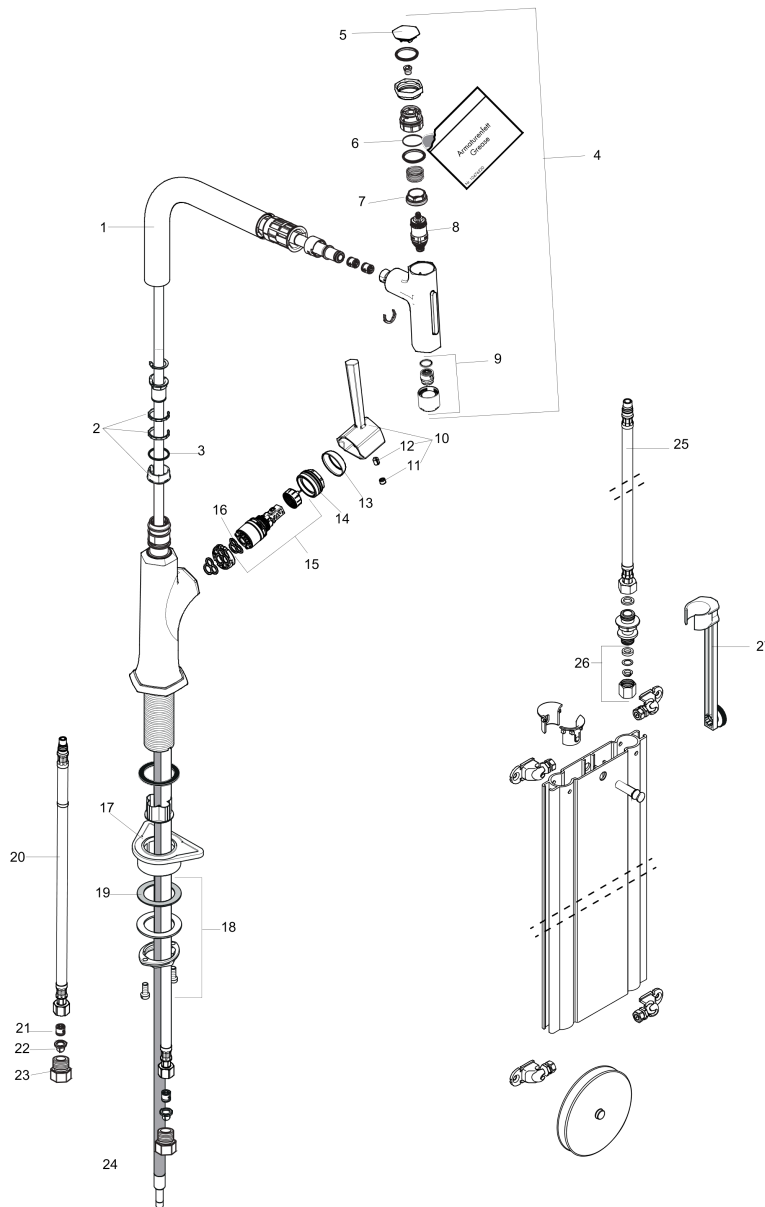

Locarno Select
HighArc Kitchen Faucet, 2-Spray Pull-Out with sBox, 1.75 GPM
 Finishes : **chrome** Part no. : **04828000**

Description

Features

- Swivel range 150°
- Aerated spray, needle spray
- Toggle spray diverter
- Select button provides convenient start/stop of the water flow at the sprayhead
- MagFit magnetic sprayhead docking
- deck mounted
- Flow: 1.75 GPM (6.6 L/Min)
- Ceramic cartridge
- Integrated double backflow prevention
- sBox for smooth, protected hose guidance in the cabinet
- 1 3/8" Mounting hole required

Item details

List Price \$ 830.00

Technology

Compliance

Product image

Scale drawing

Locarno Select
HighArc Kitchen Faucet, 2-Spray Pull-Out with sBox, 1.75 GPM
 Finishes : **chrome** Part no. : **04828000**

Exploded drawing

Year of production: >02/21

Locarno Select
HighArc Kitchen Faucet, 2-Spray Pull-Out with sBox, 1.75 GPM
 Finishes : **chrome** Part no. : **04828000**

Spare parts list

Year of production: >02/21

Pos.	Description	Part no.	Price	PU
1	escutcheon 79 / 79 mm	95283000	-	1
2	set of lever collars	98365000	-	1
3	O-ring 21x2,5	98211000	-	1
4	handspray	93883001	-	1
5	cover	93884000	-	1
6	O-ring 19x1,5	95962000	-	1
7	nut	92567000	-	1
8	shut off unit	98463000	-	1
9	aerator M24x1	92961000	-	1
10	handle	93885000	-	1
11	screw cover	95704000	-	1
12	hollow set screw M6x8	97810000	-	1
13	flange	98863000	-	1
14	nut	93886000	-	1
15	cartridge, assy	95973001	-	1
16	seal	98865000	-	1
17	support	97523000	-	1
18	fixing set (special)	93253000	-	1
19	lever collar	97548000	-	1
20	connection hose 900 mm M8x0,75 G3/8	95372000	-	1
21	non return valve DW 10	96456000	-	1
22	filter packing	95291000	-	1
23	adapter for connection hose	88802000	-	1
24	hose	93889001	-	1
25	connection hose 450 mm M10x1 G3/8	96507000	-	1
26	squeezing connection	96099000	-	1
27	extension set	43333000	-	1