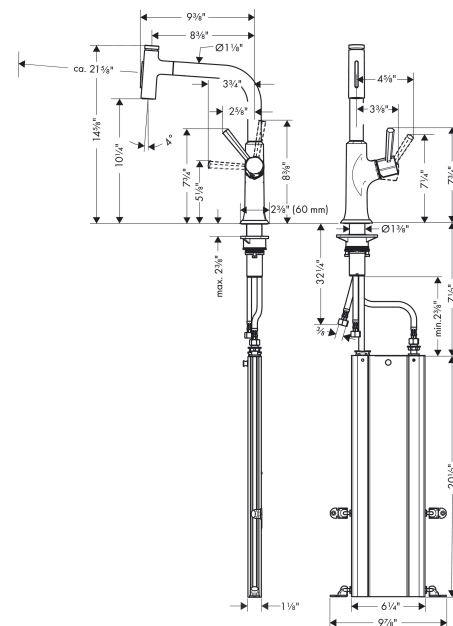

Locarno Select
HighArc Kitchen Faucet, 2-Spray Pull-Out with sBox, 1.75 GPM
 Finishes : **chrome** Part no. : **04828000**

Description

Features

- Swivel range 150°
- Aerated spray, needle spray
- Toggle spray diverter
- Select button provides convenient start/stop of the water flow at the sprayhead
- MagFit magnetic sprayhead docking
- deck mounted
- Flow: 1.75 GPM (6.6 L/Min)
- Ceramic cartridge
- Integrated double backflow prevention
- sBox for smooth, protected hose guidance in the cabinet
- 1 3/8" Mounting hole required

Item details

List Price \$ 830.00

Technology

Compliance

Product image

Scale drawing

Locarno Select
HighArc Kitchen Faucet, 2-Spray Pull-Out with sBox, 1.75 GPM
 Finishes : **chrome** Part no. : **04828000**

Exploded drawing

Year of production: >02/21

Locarno Select
HighArc Kitchen Faucet, 2-Spray Pull-Out with sBox, 1.75 GPM
 Finishes : **chrome** Part no. : **04828000**

Spare parts list

Year of production: >02/21

Pos.	Description	Part no.	Price	PU
1	escutcheon 79 / 79 mm	95283000	-	1
2	set of lever collars	98365000	-	1
3	O-ring 21x2,5	98211000	-	1
4	handspray	93883001	-	1
5	cover	93884000	-	1
6	O-ring 19x1,5	95962000	-	1
7	nut	92567000	-	1
8	shut off unit	98463000	-	1
9	aerator M24x1	92961000	-	1
10	handle	93885000	-	1
11	screw cover	95704000	-	1
12	hollow set screw M6x8	97810000	-	1
13	flange	98863000	-	1
14	nut	93886000	-	1
15	cartridge, assy	95973001	-	1
16	seal	98865000	-	1
17	support	97523000	-	1
18	fixing set (special)	93253000	-	1
19	lever collar	97548000	-	1
20	connection hose 900 mm M8x0,75 G3/8	95372000	-	1
21	non return valve DW 10	96456000	-	1
22	filter packing	95291000	-	1
23	adapter for connection hose	88802000	-	1
24	hose	93889001	-	1
25	connection hose 450 mm M10x1 G3/8	96507000	-	1
26	squeezing connection	96099000	-	1
27	extension set	43333000	-	1