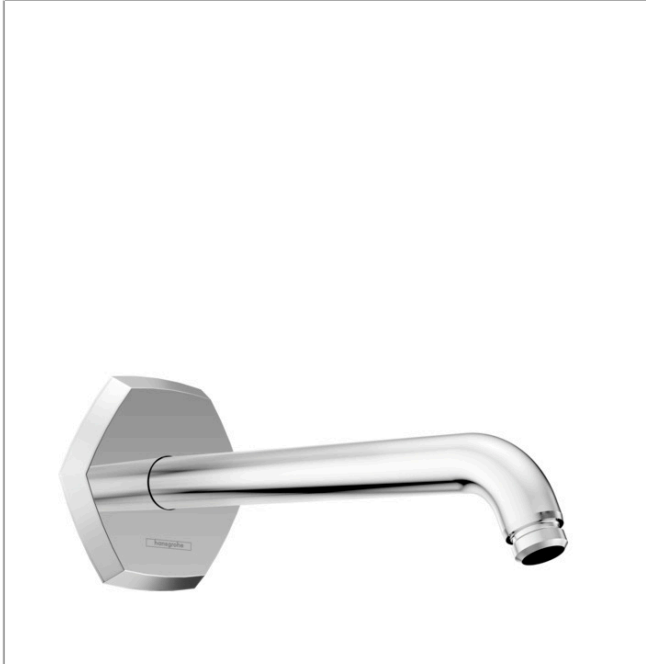

**Locarno
Showerarm, 9"**

Finishes : **chrome** Part no. : **04826000**

Description

Features

- 1/2" NPT
- Escutcheon, Showerarm

Item details

List Price \$ 175.00

Compliance

Product image

Scale drawing