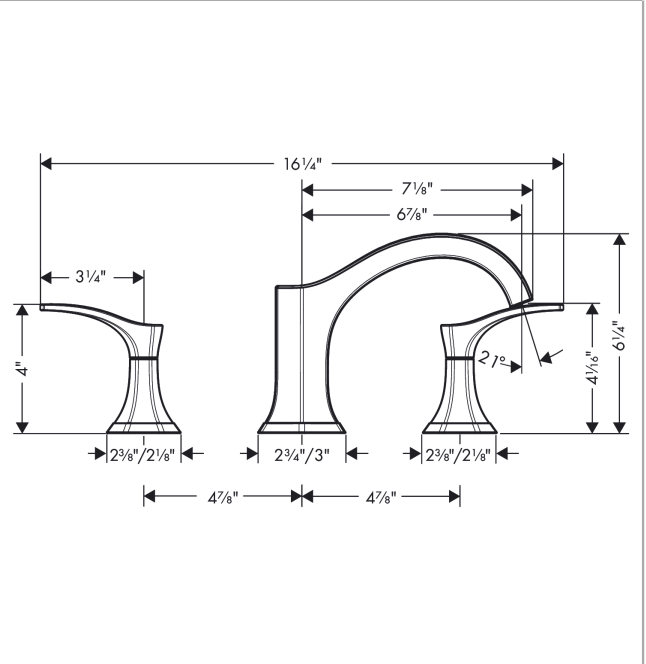

Locarno
3-Hole Roman Tub Set Trim
 Finishes : **chrome** Part no. : **04816000**

Description

Features

- Flow: 5.81 GPM (22 L/Min)
- 90° ceramic valves

Item details

List Price \$ 470.00

Compliance

Product image

Scale drawing

Locarno

3-Hole Roman Tub Set Trim

Finishes : **chrome** Part no. : **04816000**

Exploded drawing

Year of production: >02/21

Locarno

3-Hole Roman Tub Set Trim

Finishes : **chrome** Part no. : **04816000**

Spare parts list

Year of production: >02/21

Pos.	Description	Part no.	Price	PU
1	spout cpl.	93929000	-	1
2	hollow set screw M6x6	97660000	-	1
3	adapter for spout	88512000	-	1
4	aerator cpl.	93916000	-	1
5	handle	93927000	-	1
6	handle fixing set	98932000	-	1
7	escutcheon for handle	93928000	-	1
8	O-ring 48x1,5	92159000	-	1