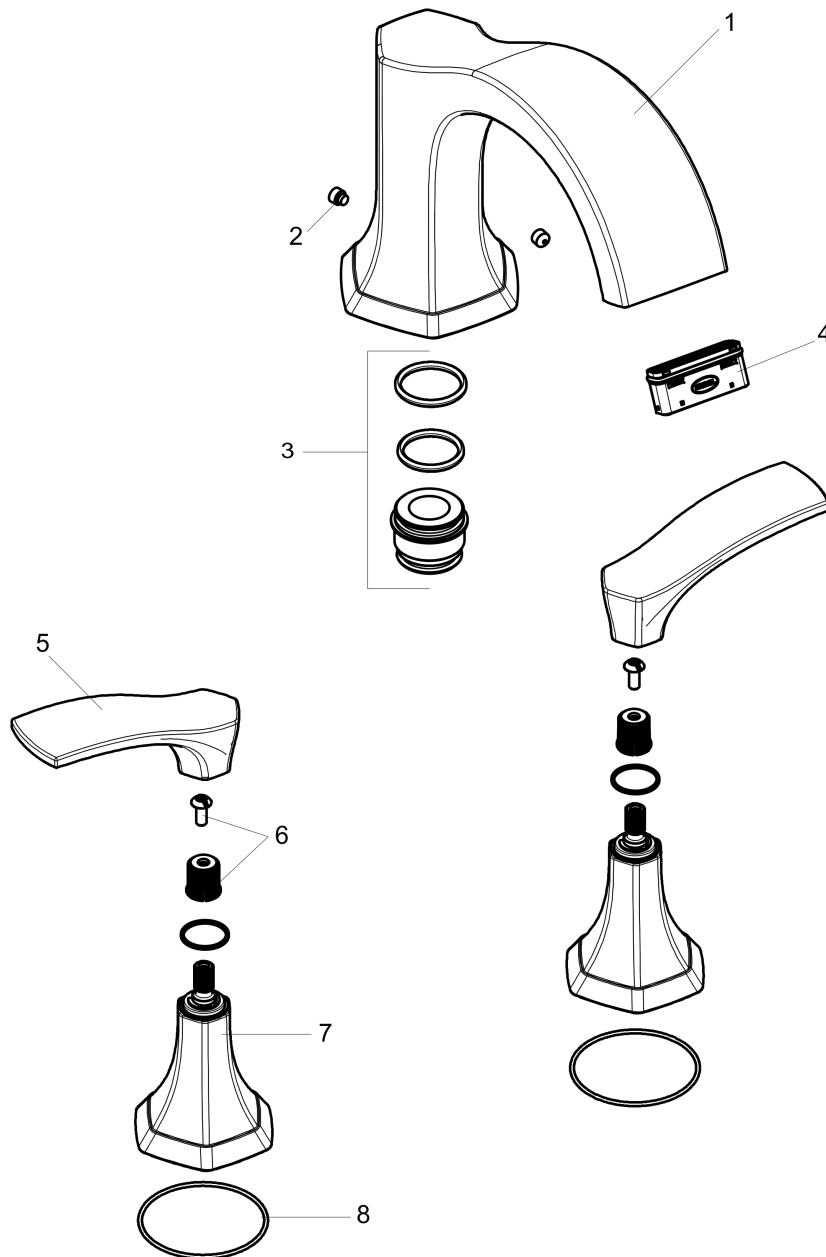

Locarno
3-Hole Roman Tub Set Trim
 Finishes : **chrome** Part no. : **04816000**

Description

Features

- Flow: 5.81 GPM (22 L/Min)
- 90° ceramic valves

Item details

List Price \$ 470.00

Compliance

Product image

Scale drawing

Locarno

3-Hole Roman Tub Set Trim

Finishes : **chrome** Part no. : **04816000**

Exploded drawing

Year of production: >02/21

Locarno

3-Hole Roman Tub Set Trim

Finishes : **chrome** Part no. : **04816000**

Spare parts list

Year of production: >02/21

Pos.	Description	Part no.	Price	PU
1	spout cpl.	93929000	-	1
2	hollow set screw M6x6	97660000	-	1
3	adapter for spout	88512000	-	1
4	aerator cpl.	93916000	-	1
5	handle	93927000	-	1
6	handle fixing set	98932000	-	1
7	escutcheon for handle	93928000	-	1
8	O-ring 48x1,5	92159000	-	1