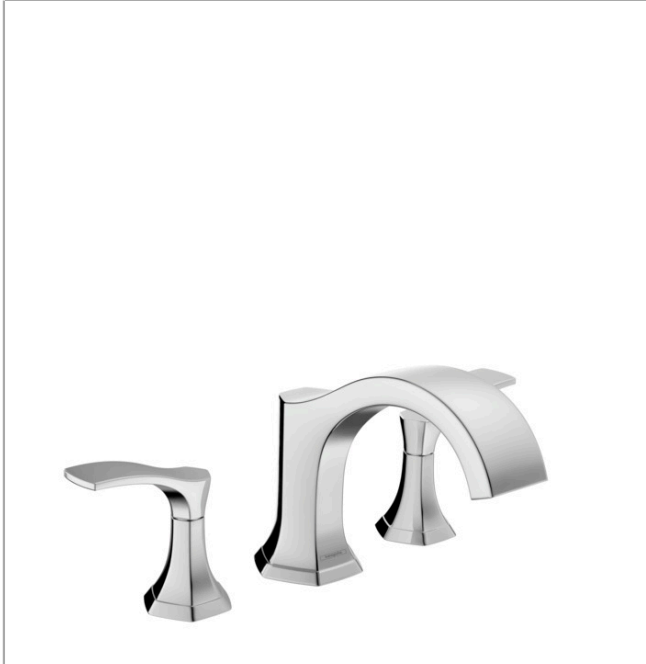

Locarno
3-Hole Roman Tub Set Trim
 Finishes : **chrome** Part no. : **04816000**

Description

Features

- Flow: 5.81 GPM (22 L/Min)
- 90° ceramic valves

Item details

List Price \$ 470.00

Compliance

Product image

Scale drawing

Locarno

3-Hole Roman Tub Set Trim

Finishes : **chrome** Part no. : **04816000**

Exploded drawing

Year of production: >02/21

Locarno

3-Hole Roman Tub Set Trim

Finishes : **chrome** Part no. : **04816000**

Spare parts list

Year of production: >02/21

Pos.	Description	Part no.	Price	PU
1	spout cpl.	93929000	-	1
2	hollow set screw M6x6	97660000	-	1
3	adapter for spout	88512000	-	1
4	aerator cpl.	93916000	-	1
5	handle	93927000	-	1
6	handle fixing set	98932000	-	1
7	escutcheon for handle	93928000	-	1
8	O-ring 48x1,5	92159000	-	1