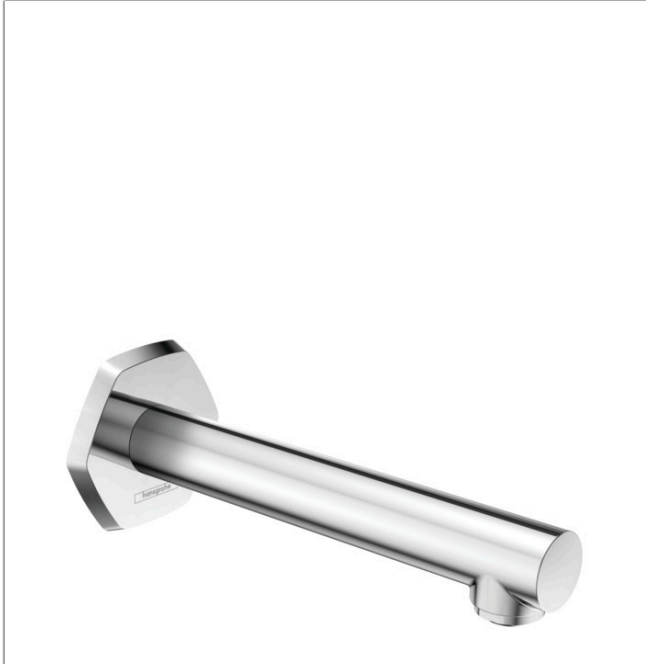

**Locarno
Tub Spout**

Finishes : **chrome** Part no. : **04814000**

Description

Features

- solid Brass
- Includes: 1/2" female and 3/4" male adaptor

Item details

List Price \$ 180.00

Compliance

Product image

Scale drawing

Locarno

Tub Spout

Finishes : **chrome** Part no. : **04814000**

Exploded drawing

Year of production: >02/21

Locarno

Tub Spout

Finishes : **chrome** Part no. : **04814000**

Spare parts list

Year of production: >02/21

Pos.	Description	Part no.	Price	PU
1	O-ring 13x2	98128000	-	1
2	hollow set screw M5x8	92851000	-	1