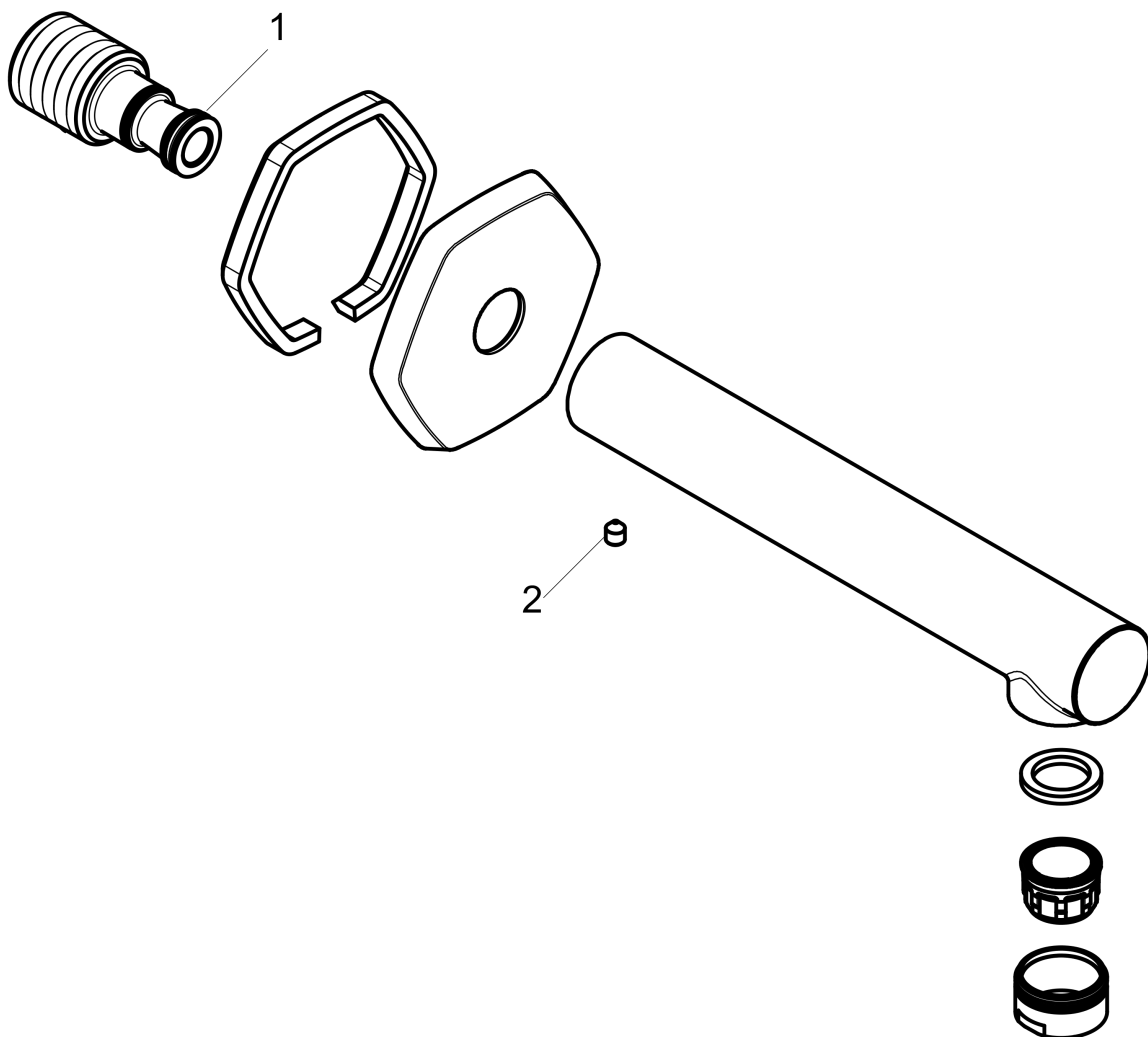

**Locarno
Tub Spout**

Finishes : **chrome** Part no. : **04814000**

Description

Features

- solid Brass
- Includes: 1/2" female and 3/4" male adaptor

Item details

List Price \$ 180.00

Compliance

Product image

Scale drawing

Locarno

Tub Spout

Finishes : **chrome** Part no. : **04814000**

Exploded drawing

Year of production: >02/21

Locarno

Tub Spout

Finishes : **chrome** Part no. : **04814000**

Spare parts list

Year of production: >02/21

Pos.	Description	Part no.	Price	PU
1	O-ring 13x2	98128000	-	1
2	hollow set screw M5x8	92851000	-	1