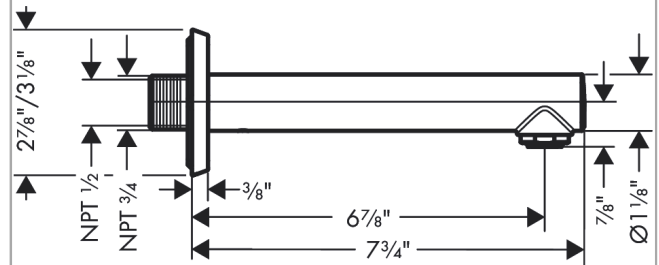

**Locarno
Tub Spout**

Finishes : **chrome** Part no. : **04814000**

Description

Features

- solid Brass
- Includes: 1/2" female and 3/4" male adaptor

Item details

List Price \$ 180.00

Compliance

Product image

Scale drawing

Locarno

Tub Spout

Finishes : **chrome** Part no. : **04814000**

Exploded drawing

Year of production: >02/21

Locarno

Tub Spout

Finishes : **chrome** Part no. : **04814000**

Spare parts list

Year of production: >02/21

Pos.	Description	Part no.	Price	PU
1	O-ring 13x2	98128000	-	1
2	hollow set screw M5x8	92851000	-	1