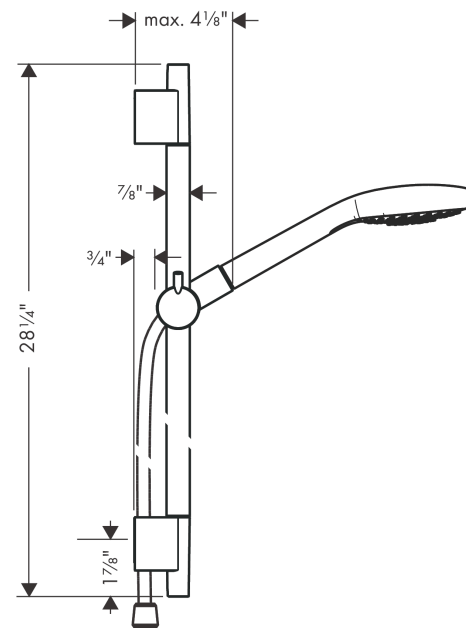

Croma Select E
Wallbar Set 110 3-Jet 24", 1.8 GPM
 Finishes : **chrome** Part no. : **04790000**

Description

Features

- Consists of: Handshower, Wallbar, Handshower hose, Slider
- Spray modes: SoftRain, IntenseRain, Pulsating Massage
- Select button for comfortable alternation of spray modes
- Angle-adjustable holder pivots left and right, slides easily and locks in place
- Flow: 1.8 GPM (6.8 L/Min)
- wall mounted: Fastens with screws
- Shower bar diameter: 22 mm

Item details

List Price \$ 250.00

Technology

Compliance

Product image

Scale drawing

Croma Select E
Wallbar Set 110 3-Jet 24", 1.8 GPM
 Finishes : **chrome** Part no. : **04790000**

Exploded drawing

Year of production: >08/18

Croma Select E
Wallbar Set 110 3-Jet 24", 1.8 GPM
 Finishes : **chrome** Part no. : **04790000**

Spare parts list

Year of production: >08/18

Pos.	Description	Part no.	Price	PU
1	cover	97709000	-	1
2	wall support	96275000	-	1
3	support, assy	97651000	-	1
4	mounting set	96179000	-	1
5	shower hose 1,60 m	28276003	-	1
6	handshower	04723400	-	1
7	filter packing	94246000	-	1
8	seal	98058000	-	1
9	tile-matching-disk 7 mm	97450000	-	1