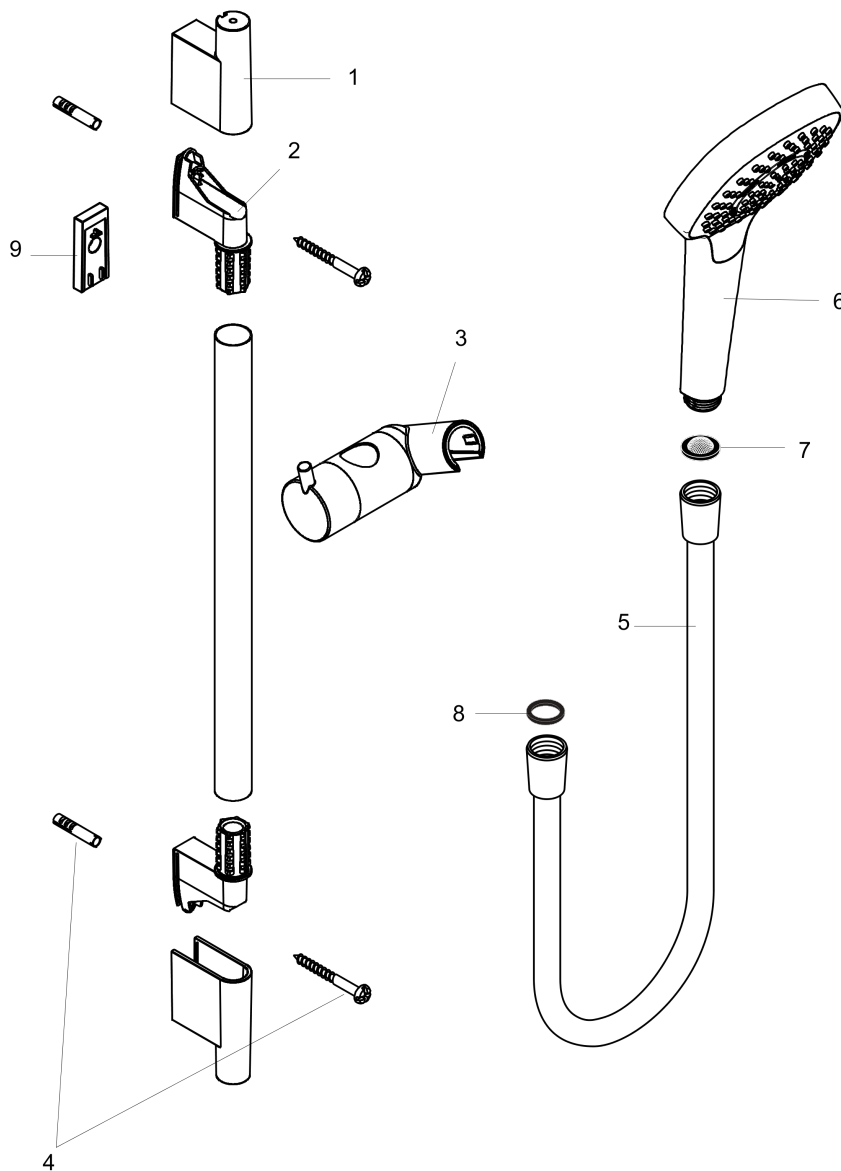

Croma Select E
Wallbar Set 110 3-Jet 24", 1.8 GPM
 Finishes : **chrome** Part no. : **04790000**

Description

Features

- Consists of: Handshower, Wallbar, Handshower hose, Slider
- Spray modes: SoftRain, IntenseRain, Pulsating Massage
- Select button for comfortable alternation of spray modes
- Angle-adjustable holder pivots left and right, slides easily and locks in place
- Flow: 1.8 GPM (6.8 L/Min)
- wall mounted: Fastens with screws
- Shower bar diameter: 22 mm

Item details

List Price \$ 250.00

Technology

Compliance

Product image

Scale drawing

Croma Select E
Wallbar Set 110 3-Jet 24", 1.8 GPM
 Finishes : **chrome** Part no. : **04790000**

Exploded drawing

Year of production: >08/18

Croma Select E
Wallbar Set 110 3-Jet 24", 1.8 GPM
 Finishes : **chrome** Part no. : **04790000**

Spare parts list

Year of production: >08/18

Pos.	Description	Part no.	Price	PU
1	cover	97709000	-	1
2	wall support	96275000	-	1
3	support, assy	97651000	-	1
4	mounting set	96179000	-	1
5	shower hose 1,60 m	28276003	-	1
6	handshower	04723400	-	1
7	filter packing	94246000	-	1
8	seal	98058000	-	1
9	tile-matching-disk 7 mm	97450000	-	1