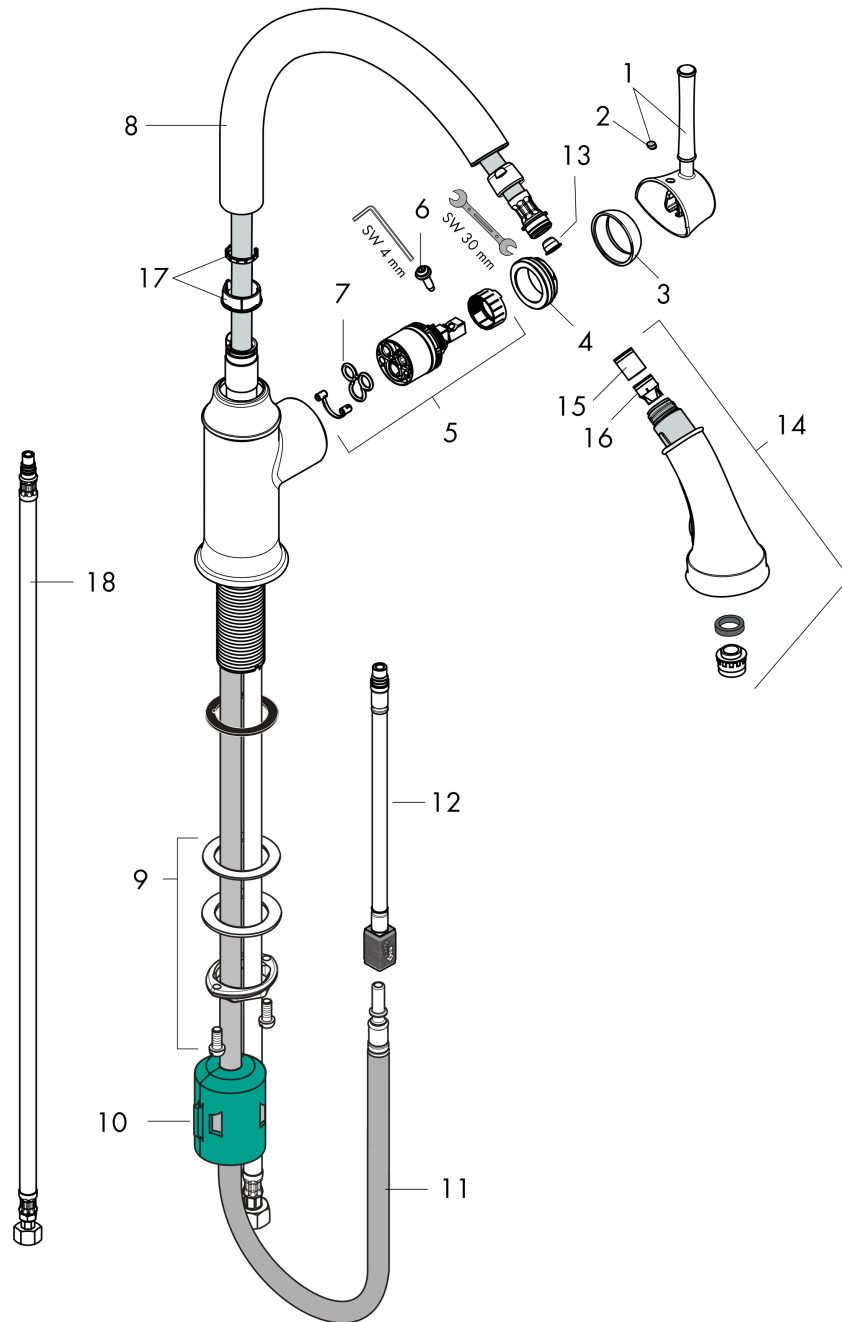

Talis C
HighArc Kitchen Faucet, 2-Spray Pull-Down, 1.75 GPM
 Finish: **chrome** Part no. : **04215000**

Description

Features

- Swivel range 150°
- Aerated spray, needle spray, Shower spray pattern
- Locking spray diverter (reverts to default spray mode upon valve closing)
- MagFit magnetic sprayhead docking
- Deck mounted
- Max. flow: 1.75 GPM (6.6 L/Min)
- Ceramic cartridge
- 3/8" connections
- Integrated double backflow prevention
- Extension length up to 19 5/8" (50cm)
- Single lever kitchen mixer, connection hoses, Fastening set, service key, Assembly instructions

Item details

List Price \$ 788.00

Technology

Compliance / Sustainability

Product image

Scale drawing

Talis C
HighArc Kitchen Faucet, 2-Spray Pull-Down, 1.75 GPM
 Finish: **chrome** Part no. : **04215000**

Exploded drawing

Year of production: >11/20

Talis C
HighArc Kitchen Faucet, 2-Spray Pull-Down, 1.75 GPM
 Finish: **chrome** Part no. : **04215000**

Spare parts list

Year of production: >11/20

Pos.	Description	Part no.	Price	PU
1	handle	95900000	-	1
2	screw cover	96338000	-	1
3	flange	95498000	-	1
4	nut	97209000	-	1
5	cartridge, assy	92730000	-	1
6	locking screw for handle	95140000	-	1
7	seal	95008000	-	1
8	spout cpl.	95897000	-	1
9	fixing set (Ø 34)	95049000	-	1
10	weight	98551000	-	1
11	hose 1,50 m	88624000	-	1
12	connection hose 600 mm M10x1	95561000	-	1
13	filter	97735000	-	1
14	handspray	95899000	-	1
15	non return valve	93218000	-	1
16	set of non return valves DW 15	97350000	-	1
18	connection hose 35½" M8x0,75 3/8"	96316001	-	1