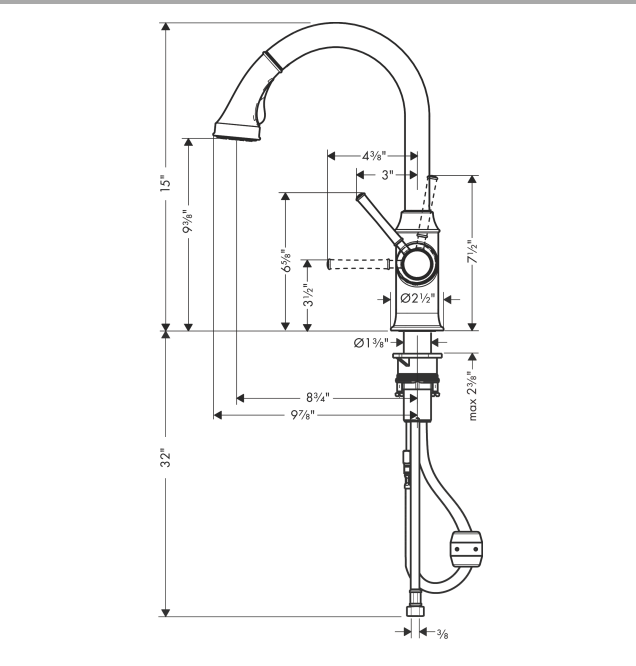

Talis C
HighArc Kitchen Faucet, 2-Spray Pull-Down, 1.75 GPM
 Finish: **chrome** Part no. : **04215000**

Description

Features

- Swivel range 150°
- Aerated spray, needle spray, Shower spray pattern
- Locking spray diverter (reverts to default spray mode upon valve closing)
- MagFit magnetic sprayhead docking
- Deck mounted
- Max. flow: 1.75 GPM (6.6 L/Min)
- Ceramic cartridge
- 3/8" connections
- Integrated double backflow prevention
- Extension length up to 19 5/8" (50cm)
- Single lever kitchen mixer, connection hoses, Fastening set, service key, Assembly instructions

Item details

List Price \$ 788.00

Technology

Compliance / Sustainability

Product image

Scale drawing

Talis C
HighArc Kitchen Faucet, 2-Spray Pull-Down, 1.75 GPM
 Finish: **chrome** Part no. : **04215000**

Exploded drawing

Year of production: >11/20

Talis C
HighArc Kitchen Faucet, 2-Spray Pull-Down, 1.75 GPM
 Finish: **chrome** Part no. : **04215000**

Spare parts list

Year of production: >11/20

Pos.	Description	Part no.	Price	PU
1	handle	95900000	-	1
2	screw cover	96338000	-	1
3	flange	95498000	-	1
4	nut	97209000	-	1
5	cartridge, assy	92730000	-	1
6	locking screw for handle	95140000	-	1
7	seal	95008000	-	1
8	spout cpl.	95897000	-	1
9	fixing set (Ø 34)	95049000	-	1
10	weight	98551000	-	1
11	hose 1,50 m	88624000	-	1
12	connection hose 600 mm M10x1	95561000	-	1
13	filter	97735000	-	1
14	handspray	95899000	-	1
15	non return valve	93218000	-	1
16	set of non return valves DW 15	97350000	-	1
18	connection hose 35½" M8x0,75 3/8"	96316001	-	1