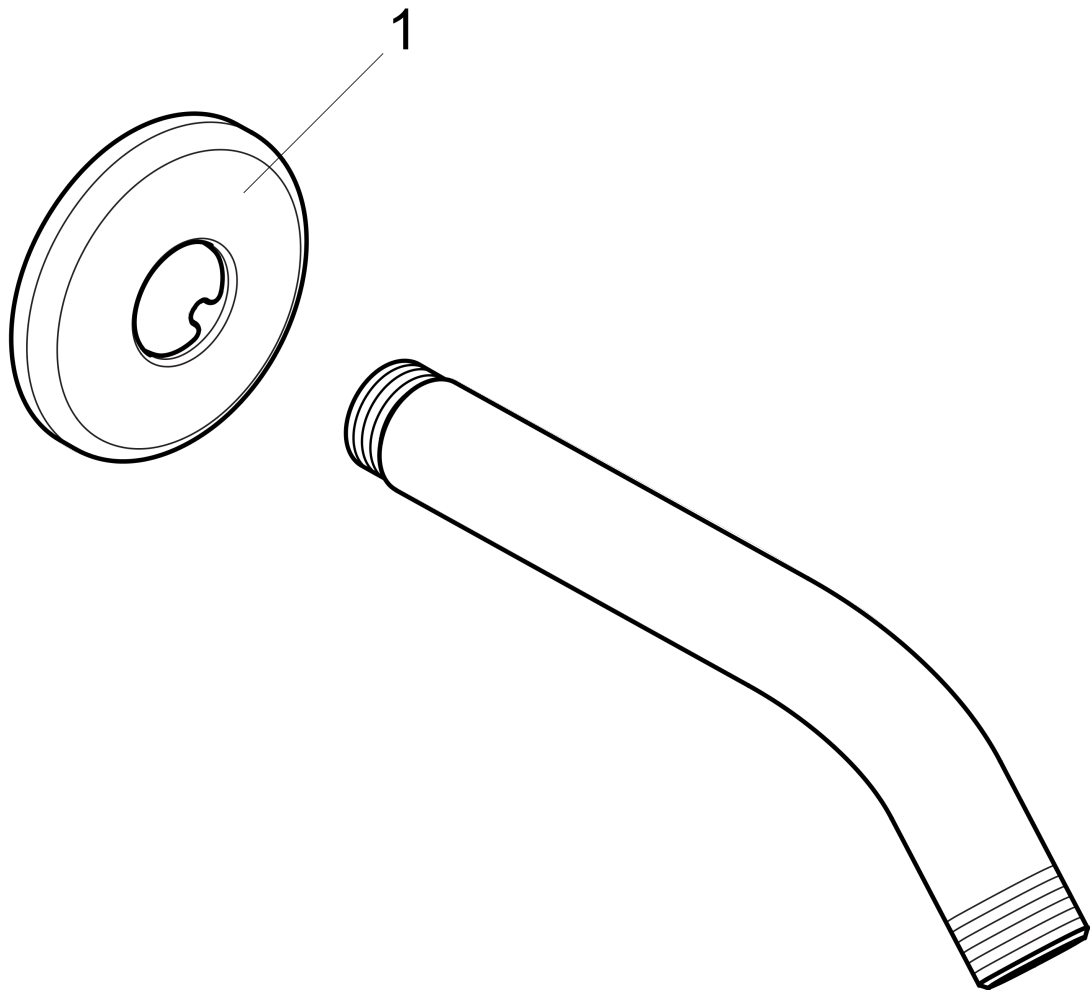

Showerarm Standard 9"

Finish: **chrome** Part no. : **04186003**

Description

Features

- Length: 9"
- Brass
- Connection type: 1/2" NPT
- Showerarm, Escutcheon, Included mounting plate provides additional support

Item details

List Price \$ 97.00

Compliance / Sustainability

Product image

Scale drawing

Showerarm Standard 9"

Finish: **chrome** Part no. : **04186003**

Exploded drawing

Year of production: >01/09

Showerarm Standard 9"

Finish: **chrome** Part no. : **04186003**

Spare parts list

Year of production: >01/09

Pos.	Description	Part no.	Price	PU
1	escutcheon Ø 64 mm	88536000	-	1