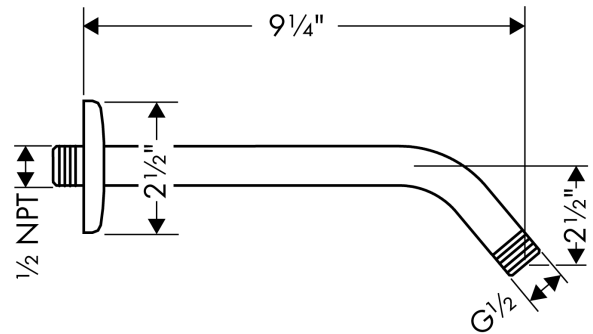

Showerarm Standard 9"

Finish: **chrome** Part no. : **04186003**

Description

Features

- Length: 9"
- Brass
- Connection type: 1/2" NPT
- Showerarm, Escutcheon, Included mounting plate provides additional support

Item details

List Price \$ 97.00

Compliance / Sustainability

Product image

Scale drawing

Showerarm Standard 9"

Finish: **chrome** Part no. : **04186003**

Exploded drawing

Year of production: >01/09

Showerarm Standard 9"

Finish: **chrome** Part no. : **04186003**

Spare parts list

Year of production: >01/09

Pos.	Description	Part no.	Price	PU
1	escutcheon Ø 64 mm	88536000	-	1