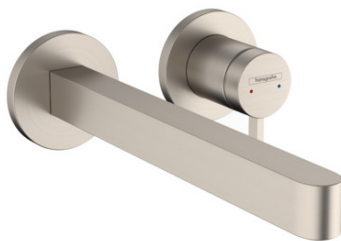

Finoris
Wall-Mounted Single-Handle Faucet Trim, 1.2 GPM
 Finish: **brushed nickel** Part no. : **76050821**

Description

Features

- Handle variant: Lever
- Spray modes: aerated spray
- Max. flow: 1.2 GPM (4.5 L/Min)
- Ceramic cartridge

Item details

List Price \$ 901.00

Technology

Design awards

reddot winner 2021

Compliance / Sustainability

Product image

Scale drawing