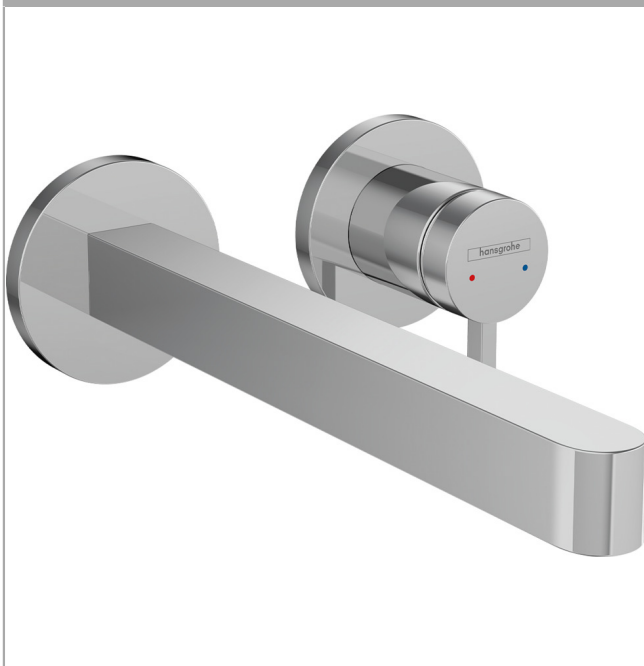

Finoris
Wall-Mounted Single-Handle Faucet Trim, 1.2 GPM
 Finish: **chrome** Part no. : **76050001**

Description

Features

- Handle variant: Lever
- Spray modes: aerated spray
- Max. flow: 1.2 GPM (4.5 L/Min)
- Ceramic cartridge

Item details

List Price \$ 682.00

Technology

Design awards

reddot winner 2021

Compliance / Sustainability

Product image

Scale drawing

Finoris
Wall-Mounted Single-Handle Faucet Trim, 1.2 GPM
 Finish: **chrome** Part no. : **76050001**

Exploded drawing

Year of production: >11/21

Finoris

Wall-Mounted Single-Handle Faucet Trim, 1.2 GPM

Finish: **chrome** Part no. : **76050001**