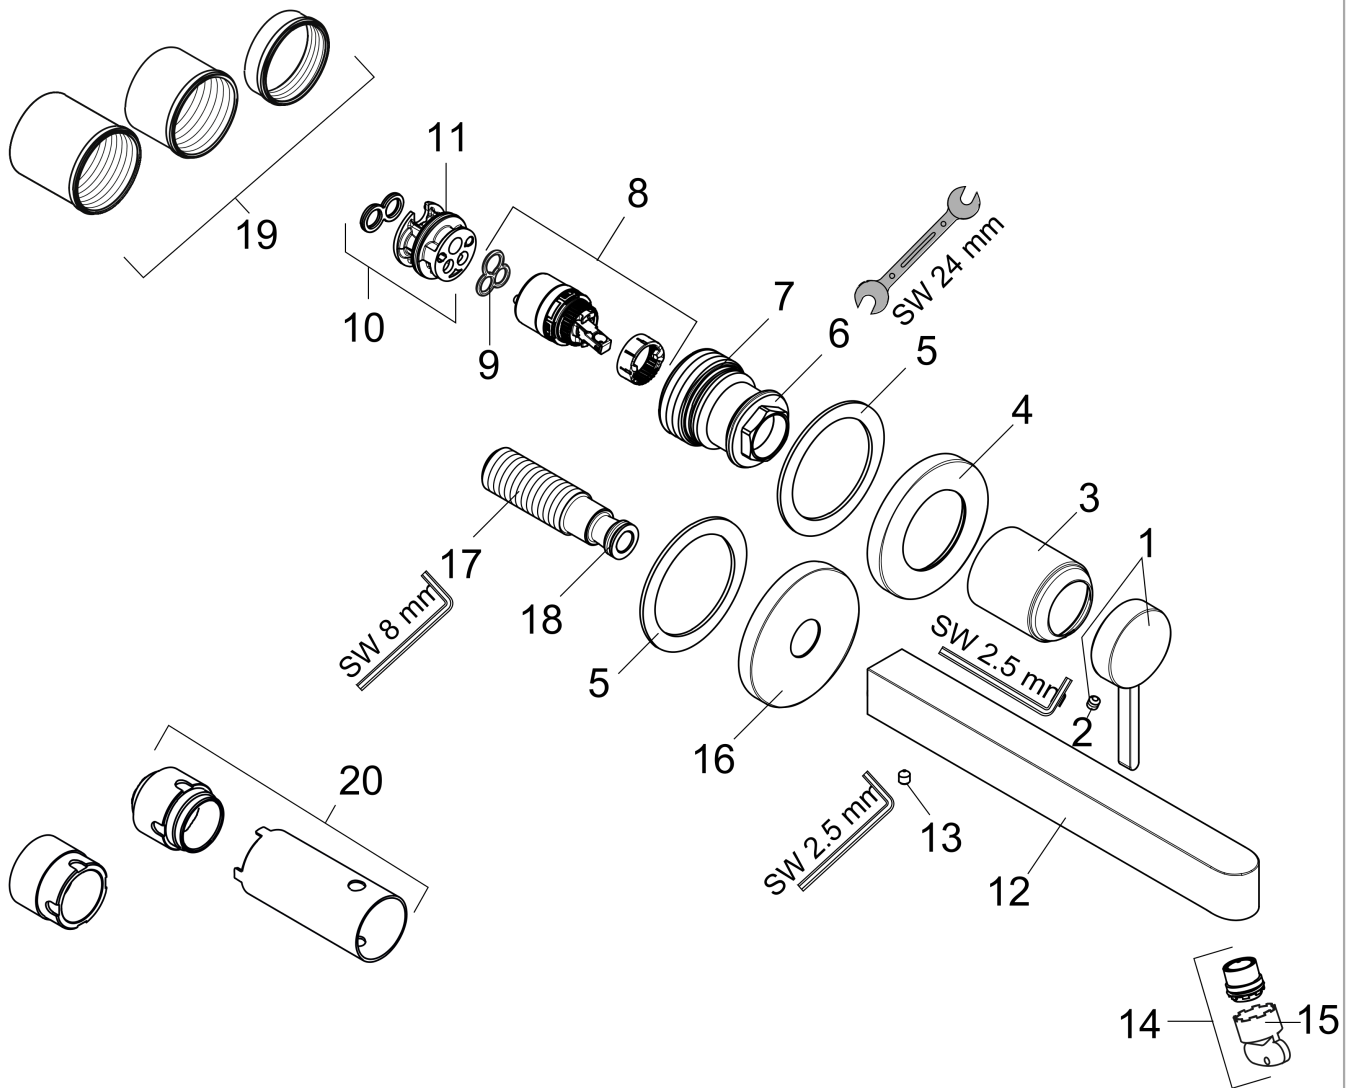

Finoris
Wall-Mounted Single-Handle Faucet Trim, 1.2 GPM
 Finish: **chrome** Part no. : **76050001**

Description

Features

- Handle variant: Lever
- Spray modes: aerated spray
- Max. flow: 1.2 GPM (4.5 L/Min)
- Ceramic cartridge

Item details

List Price \$ 682.00

Technology

Design awards

reddot winner 2021

Compliance / Sustainability

Product image

Scale drawing

Finoris
Wall-Mounted Single-Handle Faucet Trim, 1.2 GPM
 Finish: **chrome** Part no. : **76050001**

Exploded drawing

Year of production: >11/21

Finoris

Wall-Mounted Single-Handle Faucet Trim, 1.2 GPM

Finish: **chrome** Part no. : **76050001**

Spare parts list

Year of production: >11/21

Pos.	Description	Part no.	Price	PU
1	handle	93986000	-	1
2	hollow set screw M5x5	98446000	-	1
3	sleeve	93989000	-	1
4	escutcheon for handle	93988000	-	1
5	washer	97600000	-	1
6	nut	94752000	-	1
7	O-ring 34x2	98383000	-	1
8	cartridge, assy	93760000	-	1
9	seal	93383000	-	1
10	adapter for cartridge	95634000	-	1
11	O-ring 26x2	98147000	-	1
12	spout 225 mm	93985000	-	1
13	hollow set screw M5x6	97768000	-	1
14	spray former	93973000	-	1
15	special tool	98987000	-	1
16	escutcheon for spout	93987000	-	1
17	connecting thread G½	95626000	-	1
18	O-ring 13x2	98128000	-	1
19	fixing set	97971000	-	1
20	extension set 25 mm for 13622180	31971000	-	1