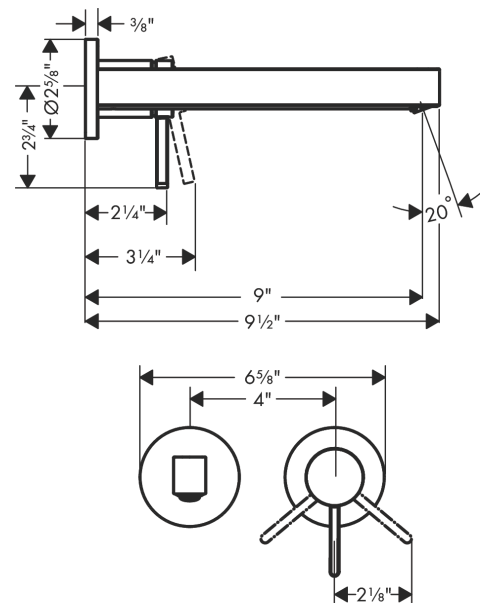

Finoris
Wall-Mounted Single-Handle Faucet Trim, 1.2 GPM
 Finish: **chrome** Part no. : **76050001**

Description

Features

- Handle variant: Lever
- Spray modes: aerated spray
- Max. flow: 1.2 GPM (4.5 L/Min)
- Ceramic cartridge

Finoris
Wall-Mounted Single-Handle Faucet Trim, 1.2 GPM
 Finish: **chrome** Part no. : **76050001**

Exploded drawing

Year of production: >11/21

Finoris

Wall-Mounted Single-Handle Faucet Trim, 1.2 GPM

Finish: **chrome** Part no. : **76050001**

Spare parts list

Year of production: >11/21

Pos.	Description	Part no.	Price	PU
1	handle	93986000	-	1
2	hollow set screw M5x5	98446000	-	1
3	sleeve	93989000	-	1
4	escutcheon for handle	93988000	-	1
5	washer	97600000	-	1
6	nut	94752000	-	1
7	O-ring 34x2	98383000	-	1
8	cartridge, assy	93760000	-	1
9	seal	93383000	-	1
10	adapter for cartridge	95634000	-	1
11	O-ring 26x2	98147000	-	1
12	spout 225 mm	93985000	-	1
13	hollow set screw M5x6	97768000	-	1
14	spray former	93973000	-	1
15	special tool	98987000	-	1
16	escutcheon for spout	93987000	-	1
17	connecting thread G½	95626000	-	1
18	O-ring 13x2	98128000	-	1
19	fixing set	97971000	-	1
20	extension set 25 mm for 13622180	31971000	-	1