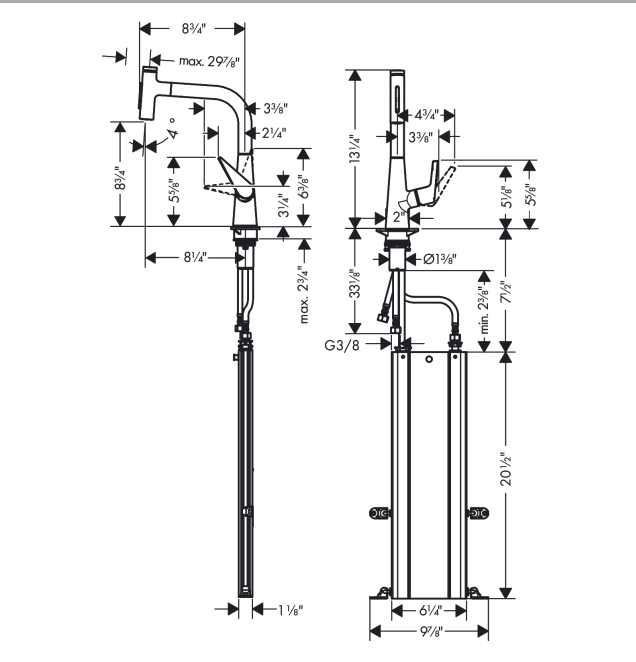

Talis Select S
Prep Kitchen Faucet, 2-Spray Pull-Out with sBox, 1.75 GPM
 Finish: **chrome** Part no. : **73868001**

Description

Features

- Swivel range 110° / 150°
- Laminar spray, needle spray, Shower spray pattern
- Toggle spray diverter
- Select button provides convenient start/stop of the water flow at the sprayhead
- MagFit magnetic sprayhead docking
- Deck mounted
- Max. flow: 1.75 GPM (6.6 L/Min)
- Ceramic cartridge
- 3/8" connections
- Integrated double backflow prevention
- SBox for smooth, protected hose guidance in the cabinet
- Extension length up to 30" (76cm)
- Single lever kitchen mixer, connection hoses, Fastening set, Mounting Material, Assembly instructions

Item details

List Price \$ 821.00

Technology

Compliance / Sustainability

Product image

Scale drawing

Talis Select S
Prep Kitchen Faucet, 2-Spray Pull-Out with sBox, 1.75 GPM
 Finish: **chrome** Part no. : **73868001**

Spare parts list

Year of production: >07/19

Pos.	Description	Part no.	Price	PU
1	spout cpl.	93175000	-	1
2	O-ring 8x2	98112000	-	1
3	non return valve DW 10	96456000	-	1
4	set of lever collars	98365000	-	1
5	O-ring 21x2,5	98211000	-	1
6	handspray	93412001	-	1
7	cover	92566000	-	1
8	O-Ring 14x1,5	98201000	-	1
9	nut	92567000	-	1
10	shut off unit	98463000	-	1
11	spray former	93342000	-	1
12	service tool	95910000	-	1
13	handle	93148000	-	1
14	flange	98863000	-	1
15	nut	98864000	-	1
16	O-ring 23x2	98398000	-	1
17	O-ring 27x1,5	92527000	-	1
18	O-ring 25x1,5	98146000	-	1
19	cartridge, assy	97685000	-	1
20	seal	98865000	-	1
21	support	97523000	-	1
22	lever collar	97548000	-	1
23	fixing set (Ø 34)	95049000	-	1
24	connection hose 900 mm M8x0,75 G3/8	95372000	-	1
25	O-ring 7x1,5	98422000	-	1
26	filter packing	95291000	-	1
27	connection hose 450 mm M10x1 G3/8	96507000	-	1
28	O-ring 8x1,75	97827000	-	1
29	sealing set	95581000	-	1
30	squeezing connection	96099000	-	1
a	extension set	43333000	-	1
b	adapter for connection hose	88802000	-	1