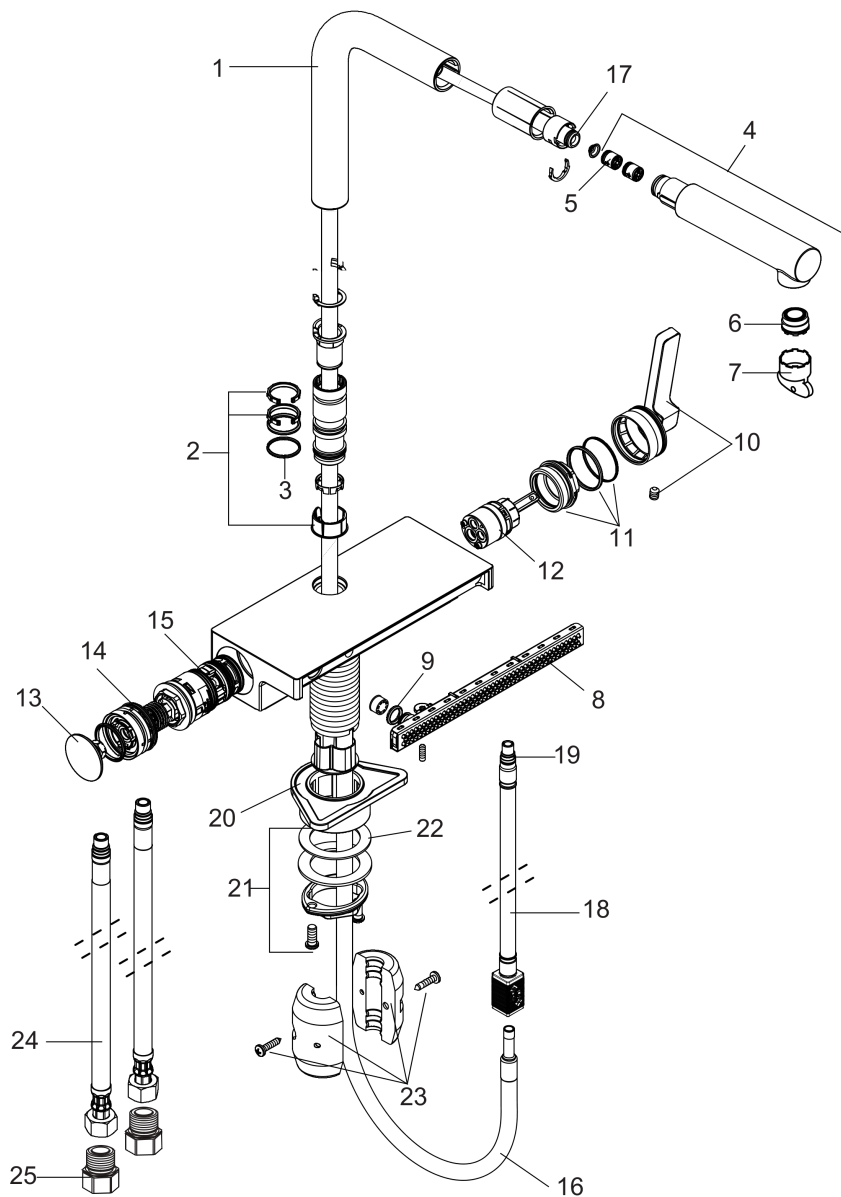

Aquno Select
Kitchen Faucet, 2-Spray Pull-Out, 1.75 GPM
 Finish: **chrome** Part no. : **73836001**

Exploded drawing

Year of production: >06/20

Aquino Select
Kitchen Faucet, 2-Spray Pull-Out, 1.75 GPM
 Finish: **chrome** Part no. : **73836001**

Spare parts list

Year of production: >06/20

Pos.	Description	Part no.	Price	PU
1	spout cpl.	93749000	-	1
2	set of lever collars	98365000	-	1
3	O-ring 19x2	98426000	-	1
4	handspray	93751001	-	1
5	non return valve DW 10	96456000	-	1
6	spray former	93748001	-	1
7	service tool	93750000	-	1
8	spray head cpl.	93781000	-	1
9	O-ring 10x2	98170000	-	1
10	handle	93776000	-	1
11	nut	92926000	-	1
12	cartridge, assy	93183000	-	1
13	cover	93777000	-	1
14	spring with sleeve	93782000	-	1
15	selector assy	93558000	-	1
16	hose 1,50 m	93816000	-	1
17	O-ring 8x2	98112000	-	1
18	null	92914000	-	1
19	O-ring 8x1,75	97827000	-	1
20	support	97523000	-	1
21	fixing set (Ø 34)	95049000	-	1
22	lever collar	97548000	-	1
23	weight	92500000	-	1
24	connection hose 900 mm M10x1 G3/8	93780000	-	1
25	adapter for connection hose	88802000	-	1