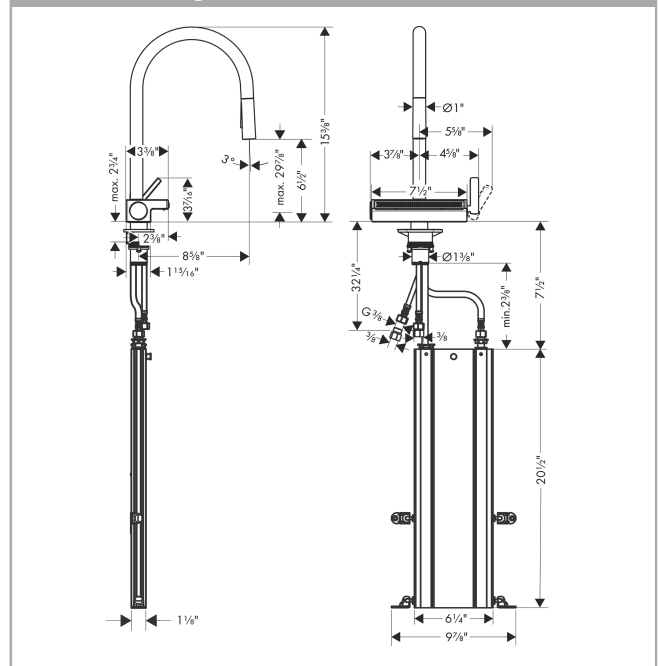

**Aquno Select**  
**HighArc Kitchen Faucet, 3-Spray Pull-Down with sBox, 1.75 GPM**  
 Finish: **chrome** Part no. : **73831001**

**Description**

**Features**

- Consists of: Single lever kitchen mixer, hose box
- Swivel range adjustable in 3 steps: 60°, 110° or 150°
- Laminar spray, needle spray, SatinFlow, Shower spray pattern
- Change between SatinFlow and pull-out sprayer at the touch of a button
- Toggle spray diverter
- MagFit magnetic sprayhead docking
- Deck mounted
- Max. flow: 1.75 GPM (6.6 L/Min)
- Ceramic cartridge
- 3/8" connections
- Integrated double backflow prevention
- SBox for smooth, protected hose guidance in the cabinet
- Extension length up to 30" (76cm)
- Recommendation: the middle of tap hole drilling should be max. 2" from the back side of of the bowl
- Single lever kitchen mixer, connection hoses, Fastening set, Mounting Material, Assembly instructions

**Item details**

List Price \$ 1,159.00

**Technology**

**Design awards**

**Compliance / Sustainability**

**Product image**

**Scale drawing**

**Aquno Select**  
**HighArc Kitchen Faucet, 3-Spray Pull-Down with sBox, 1.75 GPM**  
 Finish: **chrome** Part no. : **73831001**

Exploded drawing

Year of production: >06/20

**Aquino Select**  
**HighArc Kitchen Faucet, 3-Spray Pull-Down with sBox, 1.75 GPM**  
 Finish: **chrome** Part no. : **73831001**