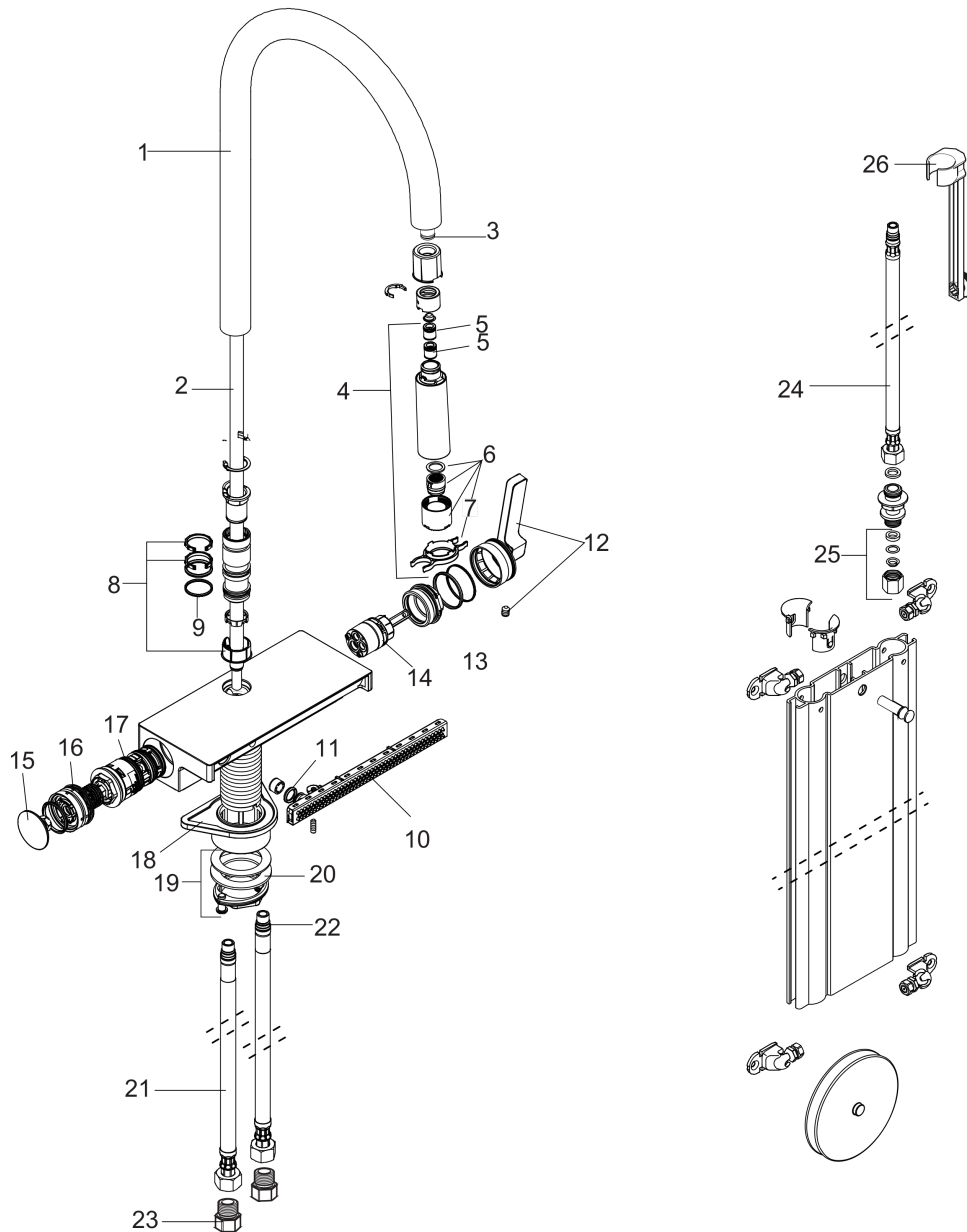

**Aquno Select**  
**HighArc Kitchen Faucet, 3-Spray Pull-Down with sBox, 1.75 GPM**  
 Finish: **chrome** Part no. : **73831001**

**Description**

**Features**

- Consists of: Single lever kitchen mixer, hose box
- Swivel range adjustable in 3 steps: 60°, 110° or 150°
- Laminar spray, needle spray, SatinFlow, Shower spray pattern
- Change between SatinFlow and pull-out sprayer at the touch of a button
- Toggle spray diverter
- MagFit magnetic sprayhead docking
- Deck mounted
- Max. flow: 1.75 GPM (6.6 L/Min)
- Ceramic cartridge
- 3/8" connections
- Integrated double backflow prevention
- SBox for smooth, protected hose guidance in the cabinet
- Extension length up to 30" (76cm)
- Recommendation: the middle of tap hole drilling should be max. 2" from the back side of of the bowl
- Single lever kitchen mixer, connection hoses, Fastening set, Mounting Material, Assembly instructions

Exploded drawing

Year of production: >06/20

**Aquino Select**  
**HighArc Kitchen Faucet, 3-Spray Pull-Down with sBox, 1.75 GPM**  
 Finish: **chrome** Part no. : **73831001**

## Spare parts list

Year of production: >06/20

Pos.	Description	Part no.	Price	PU
1	spout cpl.	93779000	-	1
2	hose	93754000	-	1
3	O-ring 8x2	98112000	-	1
4	handspray	93778001	-	1
5	non return valve DW 10	96456000	-	1
6	spray former	93342001	-	1
7	service tool	95910000	-	1
8	set of lever collars	98365000	-	1
9	O-ring 19x2	98426000	-	1
10	spray head cpl.	93781000	-	1
11	O-ring 10x2	98170000	-	1
12	handle	93776000	-	1
13	nut	92926000	-	1
14	cartridge, assy	93183000	-	1
15	cover	93777000	-	1
16	spring with sleeve	93782000	-	1
17	selector assy	93558000	-	1
18	support	97523000	-	1
19	fixing set (Ø 34)	95049000	-	1
20	lever collar	97548000	-	1
21	connection hose 900 mm M10x1 G3/8	93780000	-	1
22	O-ring 8x1,75	97827000	-	1
23	adapter for connection hose	88802000	-	1
24	connection hose 450 mm M10x1 G3/8	96507000	-	1
25	squeezing connection	96099000	-	1
26	extension set	43333000	-	1