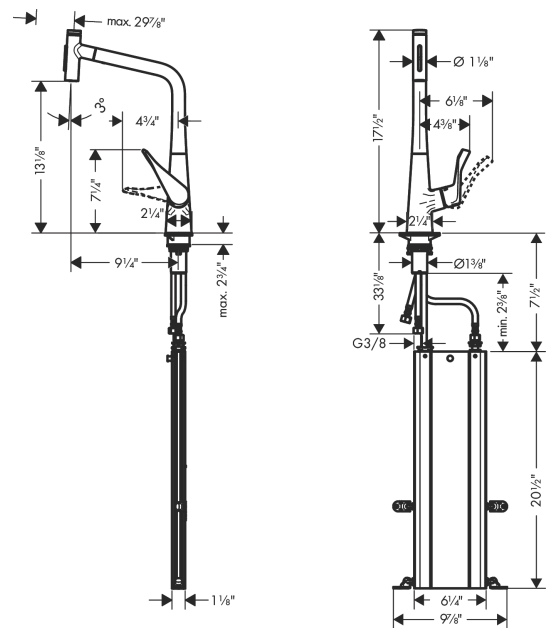

Scale drawing