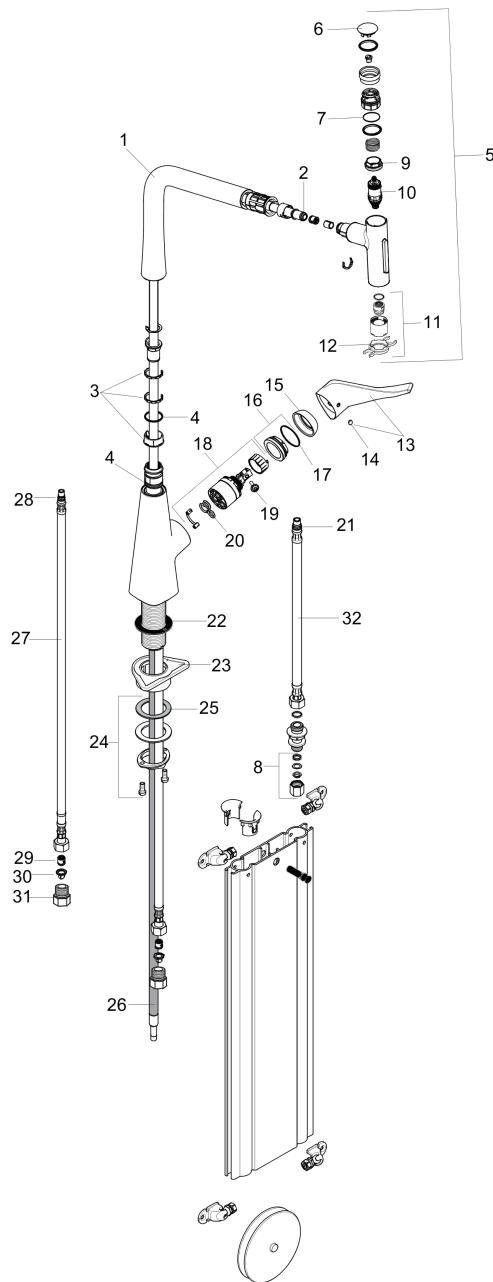

Year of production: >07/19

Metris Select

HighArc Kitchen Faucet, 2-Spray Pull-Out with sBox, 1.75 GPM

Finishes : **chrome** Part no. : **73816001**

Spare parts list

Year of production: >07/19

| Pos. | Description | Part no. | Price | PU |
|------|-------------------------------------|----------|-------|----|
| 1 | spout cpl. | 92736000 | - | 1 |
| 2 | O-ring 8x2 | 98112000 | - | 1 |
| 3 | set of lever collars | 98365000 | - | 1 |
| 4 | O-ring 21x2,5 | 98211000 | - | 1 |
| 5 | handspray | 93411001 | - | 1 |
| 6 | cover | 92566000 | - | 1 |
| 7 | O-Ring 14x1,5 | 98201000 | - | 1 |
| 8 | squeezing connection | 96099000 | - | 1 |
| 9 | nut | 92567000 | - | 1 |
| 10 | shut off unit | 98463000 | - | 1 |
| 11 | spray former | 93342000 | - | 1 |
| 12 | service tool | 95910000 | - | 1 |
| 13 | handle | 98455000 | - | 1 |
| 14 | screw cover | 96338000 | - | 1 |
| 15 | flange | 95498000 | - | 1 |
| 16 | nut | 97209000 | - | 1 |
| 17 | O-Ring 32x2 | 98193000 | - | 1 |
| 18 | cartridge, assy | 92730000 | - | 1 |
| 19 | locking screw for handle | 95140000 | - | 1 |
| 20 | seal | 95008000 | - | 1 |
| 21 | O-ring 8x1,75 | 97827000 | - | 1 |
| 22 | seal | 92582000 | - | 1 |
| 23 | support | 97523000 | - | 1 |
| 24 | fixing set (Ø 34) | 95049000 | - | 1 |
| 25 | lever collar | 97548000 | - | 1 |
| 26 | hose | 93188000 | - | 1 |
| 27 | connection hose 900 mm M8x0,75 G3/8 | 95372000 | - | 1 |
| 28 | O-ring 7x1,5 | 98422000 | - | 1 |
| 29 | non return valve DW 10 | 96456000 | - | 1 |
| 30 | filter packing | 95291000 | - | 1 |
| 31 | adapter for connection hose | 88802000 | - | 1 |
| 32 | connection hose 450 mm M10x1 G3/8 | 96507000 | - | 1 |
| a | extension set | 43333000 | - | 1 |