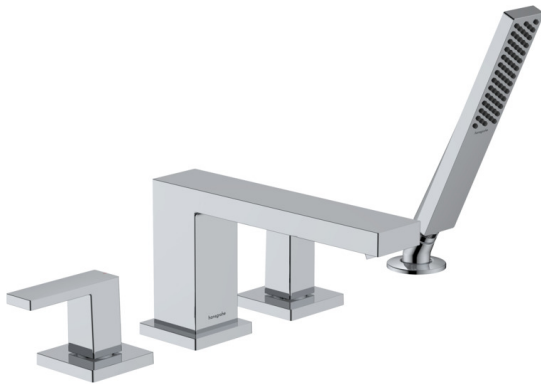

Tectoris E
4-Hole Roman Tub Set with 1.75 Handshower
 Finish: **chrome** Part no. : **73444001**

Description

Features

- Consists of: 4-Hole Roman Tub Set Trim, Handshower, Shower hose, Handshower holder
- Spray type mixer: WaterfallStream
- Spray type hand shower: PowderRain
- Maximum pull-out length of hand shower: 55 inches
- Flow rate of hand shower at 3 bar: 1.75 GPM (6.6 L/Min)
- Diverter with automatic resetting
- Integrated double backflow prevention
- Protected against backflow, according to DIN EN 1717

Item details

List Price \$ 1,100.00

Technology

Design awards

Compliance / Sustainability

Product image

Scale drawing

Tecturis E
4-Hole Roman Tub Set with 1.75 Handshower
 Finish: **chrome** Part no. : **73444001**

Exploded drawing

Year of production: >02/24

Tecturis E
4-Hole Roman Tub Set with 1.75 Handshower
 Finish: **chrome** Part no. : **73444001**

Spare parts list

Year of production: >02/24

Pos.	Description	Part no.	Price	PU
1	diverter knob	98707000	-	1
2	hollow set screw M6x6	97660000	-	1
3	aerator cpl.	87118000	-	1
4	O-ring 41x1,5	98168000	-	1
5	escutcheon for spout	93152000	-	1
6	selector assy	93589000	-	1
7	O-Ring 14x2,5	98189000	-	1
8	O-Ring 23x2,5	98183000	-	1
9	O-Ring 22x2	98185000	-	1
10	O-ring 9x2,5	98217000	-	1
11	escutcheon for handle	93169000	-	1
12	shower holder	28071000	-	1
13	filter	92672000	-	1
14	seal	98058000	-	1
15	set of non return valves DW 15	94074000	-	1
16	escutcheon for shower holder	93153000	-	1
17	handle for hot water	87878000	-	1
18	handle for cold water	87879000	-	1
19	handle fixing set	94184000	-	1
20	handshower	24321001	-	1
a	base body	06646000	-	1