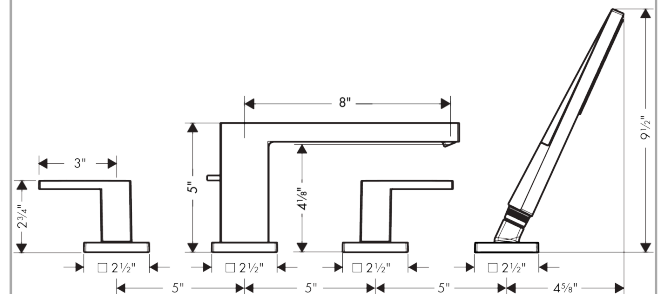

Tectoris E
4-Hole Roman Tub Set with 1.75 Handshower
 Finish: **chrome** Part no. : **73444001**

Description

Features

- Consists of: 4-Hole Roman Tub Set Trim, Handshower, Shower hose, Handshower holder
- Spray type mixer: WaterfallStream
- Spray type hand shower: PowderRain
- Maximum pull-out length of hand shower: 55 inches
- Flow rate of hand shower at 3 bar: 1.75 GPM (6.6 L/Min)
- Diverter with automatic resetting
- Integrated double backflow prevention
- Protected against backflow, according to DIN EN 1717

Item details

List Price \$ 1,100.00

Technology

Design awards

Compliance / Sustainability

Product image

Scale drawing

Tecturis E
4-Hole Roman Tub Set with 1.75 Handshower
 Finish: **chrome** Part no. : **73444001**

Exploded drawing

Year of production: >02/24

Tecturis E
4-Hole Roman Tub Set with 1.75 Handshower
 Finish: **chrome** Part no. : **73444001**

Spare parts list

Year of production: >02/24

Pos.	Description	Part no.	Price	PU
1	diverter knob	98707000	-	1
2	hollow set screw M6x6	97660000	-	1
3	aerator cpl.	87118000	-	1
4	O-ring 41x1,5	98168000	-	1
5	escutcheon for spout	93152000	-	1
6	selector assy	93589000	-	1
7	O-Ring 14x2,5	98189000	-	1
8	O-Ring 23x2,5	98183000	-	1
9	O-Ring 22x2	98185000	-	1
10	O-ring 9x2,5	98217000	-	1
11	escutcheon for handle	93169000	-	1
12	shower holder	28071000	-	1
13	filter	92672000	-	1
14	seal	98058000	-	1
15	set of non return valves DW 15	94074000	-	1
16	escutcheon for shower holder	93153000	-	1
17	handle for hot water	87878000	-	1
18	handle for cold water	87879000	-	1
19	handle fixing set	94184000	-	1
20	handshower	24321001	-	1
a	base body	06646000	-	1