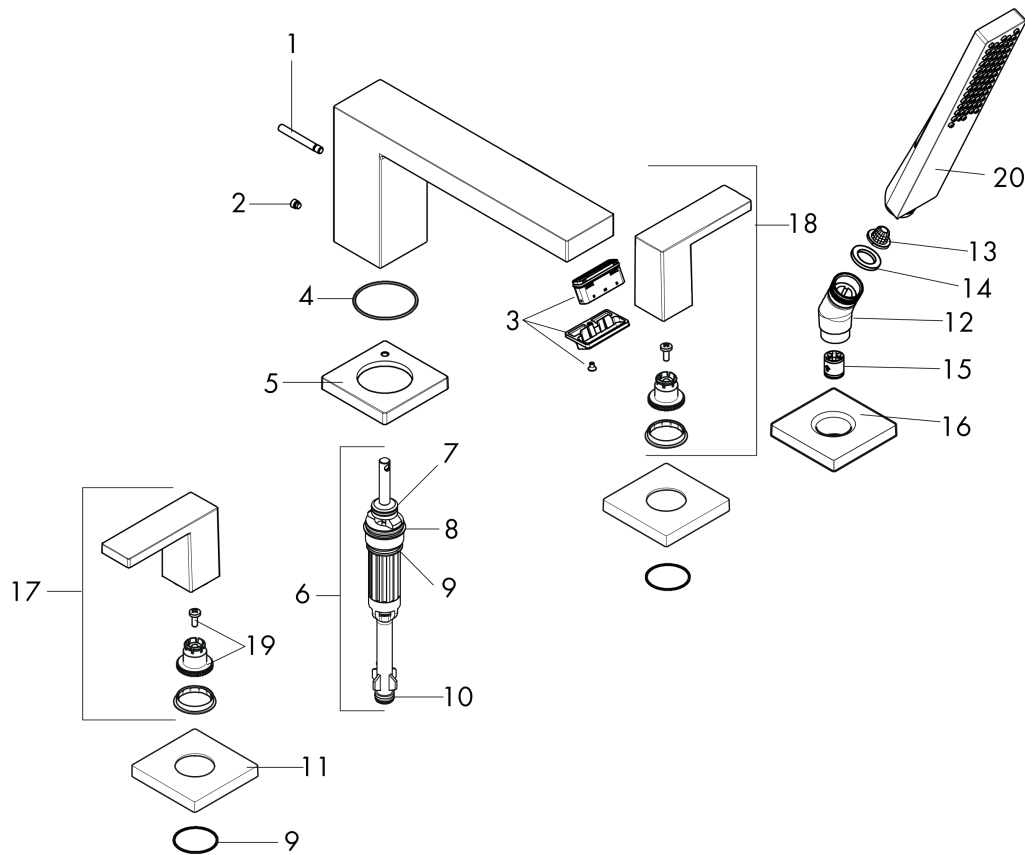

Tectoris E
4-Hole Roman Tub Set with 1.75 Handshower
 Finish: **chrome** Part no. : **73444001**

Description

Features

- Consists of: 4-Hole Roman Tub Set Trim, Handshower, Shower hose, Handshower holder
- Spray type mixer: WaterfallStream
- Spray type hand shower: PowderRain
- Maximum pull-out length of hand shower: 55 inches
- Flow rate of hand shower at 3 bar: 1.75 GPM (6.6 L/Min)
- Diverter with automatic resetting
- Integrated double backflow prevention
- Protected against backflow, according to DIN EN 1717

Item details

List Price \$ 1,100.00

Technology

Design awards

Compliance / Sustainability

Product image

Scale drawing

Tecturis E
4-Hole Roman Tub Set with 1.75 Handshower
 Finish: **chrome** Part no. : **73444001**

Exploded drawing

Year of production: >02/24

Tecturis E
4-Hole Roman Tub Set with 1.75 Handshower
 Finish: **chrome** Part no. : **73444001**

Spare parts list

Year of production: >02/24

Pos.	Description	Part no.	Price	PU
1	diverter knob	98707000	-	1
2	hollow set screw M6x6	97660000	-	1
3	aerator cpl.	87118000	-	1
4	O-ring 41x1,5	98168000	-	1
5	escutcheon for spout	93152000	-	1
6	selector assy	93589000	-	1
7	O-Ring 14x2,5	98189000	-	1
8	O-Ring 23x2,5	98183000	-	1
9	O-Ring 22x2	98185000	-	1
10	O-ring 9x2,5	98217000	-	1
11	escutcheon for handle	93169000	-	1
12	shower holder	28071000	-	1
13	filter	92672000	-	1
14	seal	98058000	-	1
15	set of non return valves DW 15	94074000	-	1
16	escutcheon for shower holder	93153000	-	1
17	handle for hot water	87878000	-	1
18	handle for cold water	87879000	-	1
19	handle fixing set	94184000	-	1
20	handshower	24321001	-	1
a	base body	06646000	-	1