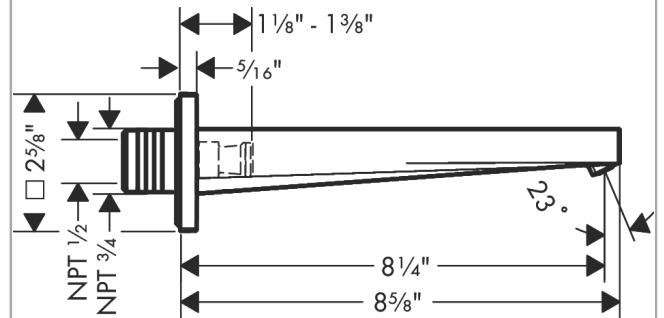

**Tecturis E
Tub Spout**

Finish: **chrome** Part no. : **73410001**

Description

Features

- Includes: Tub spout, Mounting Material, Escutcheon

Item details

List Price \$ 220.00

Technology

Design awards

Compliance / Sustainability

Product image

Scale drawing

**Tecturis E
Tub Spout**

Finish: **chrome** Part no. : **73410001**

Exploded drawing

Year of production: >02/24

**Tecturis E
Tub Spout**

Finish: **chrome** Part no. : **73410001**

Spare parts list

Year of production: >02/24

Pos.	Description	Part no.	Price	PU
1	O-ring 13x2	98128000	-	1
2	escutcheon for spout	87119000	-	1
3	O-ring 18x1,5	98231000	-	1
4	hollow set screw M5x6	94810000	-	1
5	aerator cpl.	87123460	-	1