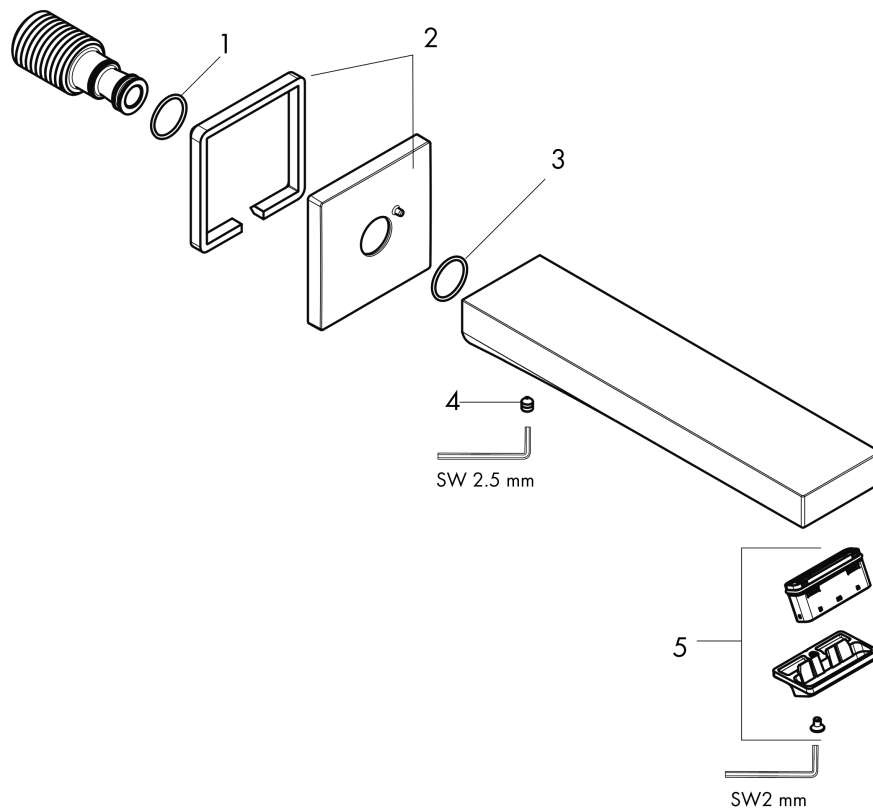

**Tecturis E
Tub Spout**

Finish: **chrome** Part no. : **73410001**

Description

Features

- Includes: Tub spout, Mounting Material, Escutcheon

Item details

List Price \$ 220.00

Technology

Design awards

Compliance / Sustainability

Product image

Scale drawing

**Tecturis E
Tub Spout**

Finish: **chrome** Part no. : **73410001**

Exploded drawing

Year of production: >02/24

**Tecturis E
Tub Spout**

Finish: **chrome** Part no. : **73410001**

Spare parts list

Year of production: >02/24

Pos.	Description	Part no.	Price	PU
1	O-ring 13x2	98128000	-	1
2	escutcheon for spout	87119000	-	1
3	O-ring 18x1,5	98231000	-	1
4	hollow set screw M5x6	94810000	-	1
5	aerator cpl.	87123460	-	1