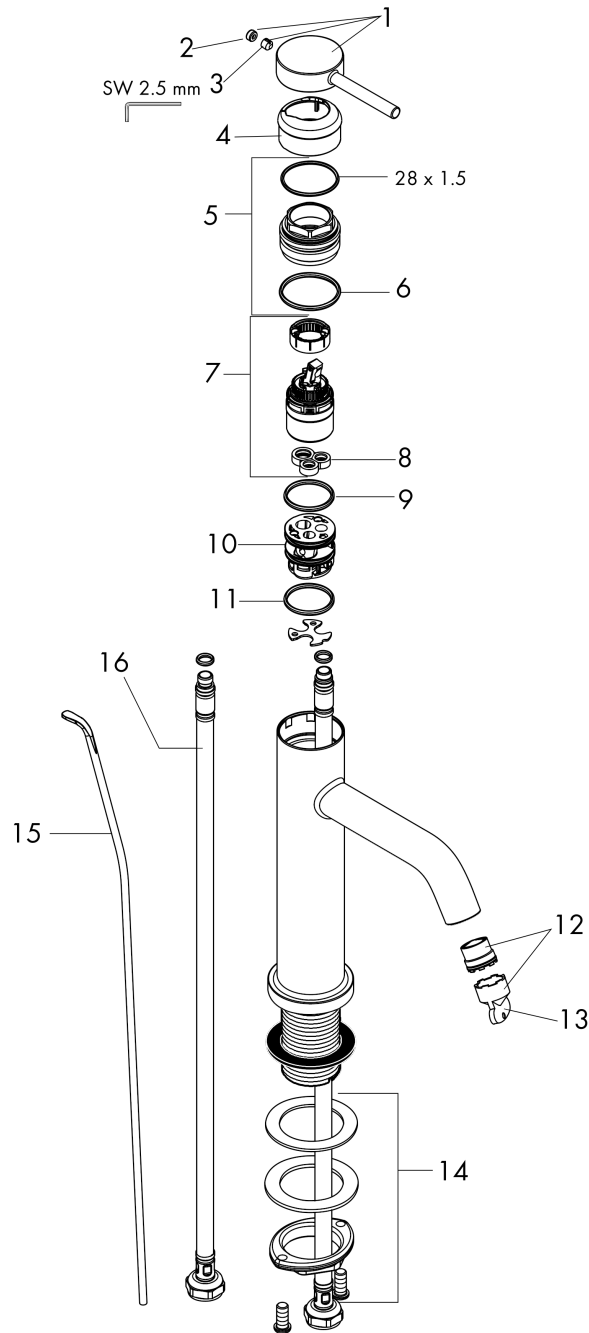

**Tecturis S**  
**Single-Hole Faucet 80 with Pop-Up Drain, 1.2 GPM**  
 Finish: **brushed nickel** Part no. : **73302821**

**Description**

**Features**

- Consists of: Single-handle faucet, Pop-up assembly
- Spout height: 6 Inch
- Handle variant: Lever
- Spray modes: aerated spray
- Max. flow: 1.2 GPM (4.5 L/Min)
- Ceramic cartridge

**Item details**

List Price \$ 330.00

**Technology**

**Design awards**

**Compliance / Sustainability**

**Product image**

**Scale drawing**

**Tecturis S**  
**Single-Hole Faucet 80 with Pop-Up Drain, 1.2 GPM**  
 Finish: brushed nickel Part no. : 73302821

Exploded drawing

Year of production: >02/24

**Tecturis S**  
**Single-Hole Faucet 80 with Pop-Up Drain, 1.2 GPM**  
 Finish: **brushed nickel** Part no. : **73302821**

## Spare parts list

Year of production: >02/24

Pos.	Description	Part no.	Price	PU
1	handle	94986820	-	1
2	screw cover	93735460	-	1
3	hollow set screw M5x5	98446000	-	1
4	flange	93737820	-	1
5	nut	92926000	-	1
6	O-ring 29x2	98391000	-	1
7	cartridge, assy	93760000	-	1
8	seal	93383000	-	1
9	O-ring 23x2	98398000	-	1
10	adapter for cartridge	98866000	-	1
11	O-ring 25x1,5	98146000	-	1
12	aerator M16,5x1 (4,5 l/min)	92875000	-	1
13	special tool	98987000	-	1
14	fixing set (Ø 32)	13961000	-	1
15	pull rod	96657820	-	1
16	connection hose 23½" M8x0,75 3/8"	98600001	-	1
a	pop up waste	88509820	-	1