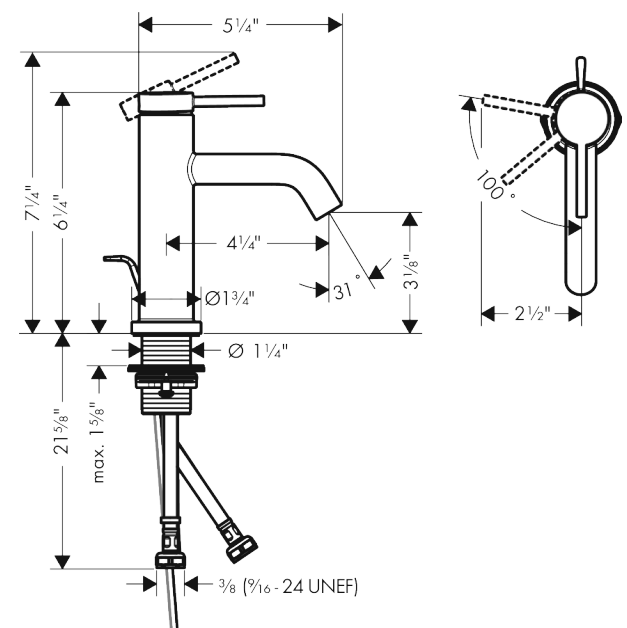

**Tecturis S**  
**Single-Hole Faucet 80 with Pop-Up Drain, 1.2 GPM**  
 Finish: **brushed nickel** Part no. : **73302821**

**Description**

**Features**

- Consists of: Single-handle faucet, Pop-up assembly
- Spout height: 6 Inch
- Handle variant: Lever
- Spray modes: aerated spray
- Max. flow: 1.2 GPM (4.5 L/Min)
- Ceramic cartridge

**Item details**

List Price \$ 330.00

**Technology**

**Design awards**

**Compliance / Sustainability**

**Product image**

**Scale drawing**

**Tecturis S**  
**Single-Hole Faucet 80 with Pop-Up Drain, 1.2 GPM**  
 Finish: brushed nickel Part no. : 73302821

Exploded drawing

Year of production: >02/24

**Tecturis S**  
**Single-Hole Faucet 80 with Pop-Up Drain, 1.2 GPM**  
 Finish: **brushed nickel** Part no. : **73302821**

## Spare parts list

Year of production: >02/24

Pos.	Description	Part no.	Price	PU
1	handle	94986820	-	1
2	screw cover	93735460	-	1
3	hollow set screw M5x5	98446000	-	1
4	flange	93737820	-	1
5	nut	92926000	-	1
6	O-ring 29x2	98391000	-	1
7	cartridge, assy	93760000	-	1
8	seal	93383000	-	1
9	O-ring 23x2	98398000	-	1
10	adapter for cartridge	98866000	-	1
11	O-ring 25x1,5	98146000	-	1
12	aerator M16,5x1 (4,5 l/min)	92875000	-	1
13	special tool	98987000	-	1
14	fixing set (Ø 32)	13961000	-	1
15	pull rod	96657820	-	1
16	connection hose 23½" M8x0,75 3/8"	98600001	-	1
a	pop up waste	88509820	-	1